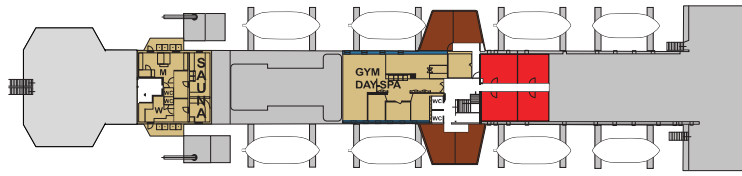

ADVENTURE CANADA

DECK 9

DECK 8

PICTURE WINDOWS

DECK 7

PICTURE WINDOWS

DECK 6

DECK 5

PICTURE WINDOWS

DECK 4

PORHOLE WINDOWS

DECK 3

**CATEGORY 1 | QUAD**  
**Deck four:** Interior cabin, four lower berths, private bath (separate shower room and powder room) – approx. 240 sq. ft.

**CATEGORY 2 | TRIPLE**  
**Deck four:** Interior cabin, three lower berths, two private baths – approx. 200 sq. ft.

**CATEGORY 3 | INTERIOR TWIN**  
**Deck five:** Interior cabin, two lower berths, private bath – approx. 125 sq. ft. (twin) / 110 sq. ft. (single)

**CATEGORY 4 | EXTERIOR TWIN**  
**Deck four:** Porthole window, unobstructed view; two lower berths, private bath – approx. 100 sq. ft. (Twin) / 90 sq. ft. (Single)

**CATEGORY 5 | MAIN TWIN**  
**Deck five:** Picture window, unobstructed view; two lower berths, private bath – approx. 115 sq. ft.

**E** ELEVATOR    **STAFF**

**CATEGORY 6 | COMFORT TWIN**  
**Deck four:** (two porthole windows, unobstructed view; two lower berths – approx. 175 sq. ft.), **deck seven:** (picture window, partial obstruction; two lower berths – approx. 135 sq. ft.), and **deck eight:** (picture windows, obstructed view; queen bed – approx. 160 sq. ft.) private bath, refrigerator