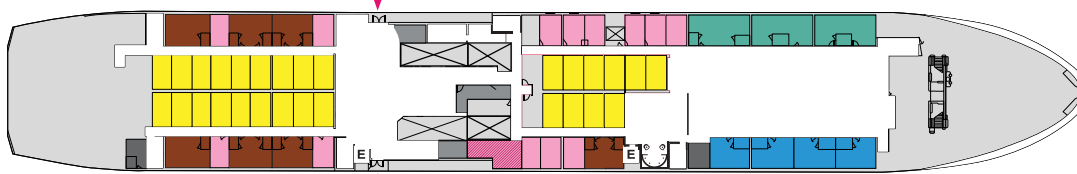

ADVENTURE CANADA

DECK 9

DECK 8

PICTURE WINDOWS

DECK 7

PICTURE WINDOWS

DECK 6

DECK 5

PICTURE WINDOWS

DECK 4

PORHOLE WINDOWS

DECK 3

**CATEGORY 1 | QUAD**  
**Deck four:** Interior cabin, four lower berths, private bath (separate shower room and powder room) – approx. 240 sq. ft.

**CATEGORY 2 | TRIPLE**  
**Deck four:** Interior cabin, three lower berths, two private baths – approx. 200 sq. ft.

**CATEGORY 3 | INTERIOR TWIN**  
**Deck five:** Interior cabin, two lower berths, private bath – approx. 125 sq. ft. (twin) / 110 sq. ft. (single)

**CATEGORY 4 | EXTERIOR TWIN**  
**Deck four:** Porthole window, unobstructed view; two lower berths, private bath – approx. 100 sq. ft. (Twin) / 90 sq. ft. (Single)

**CATEGORY 5 | MAIN TWIN**  
**Deck five:** Picture window, unobstructed view; two lower berths, private bath – approx. 115 sq. ft.

**E** ELEVATOR    **STAFF**

**CATEGORY 6 | COMFORT TWIN**  
**Deck four:** (two porthole windows, unobstructed view; two lower berths – approx. 175 sq. ft.), **deck seven:** (picture window, partial obstruction; two lower berths – approx. 135 sq. ft.), and **deck eight:** (picture windows, obstructed view; queen bed – approx. 160 sq. ft.) private bath, refrigerator