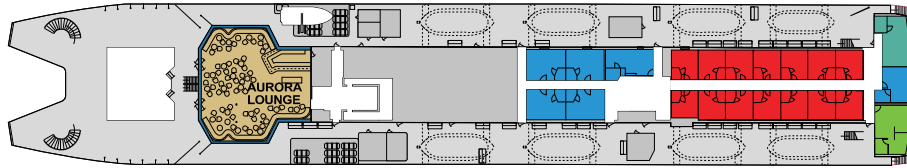

ADVENTURE CANADA

DECK 9

DECK 8

PICTURE WINDOWS

DECK 7

PICTURE WINDOWS

DECK 6

DECK 5

PICTURE WINDOWS

DECK 4

PORHOLE WINDOWS

DECK 3

**CATEGORY 1 | QUAD**  
**Deck four:** Interior cabin, four lower berths, private bath (separate shower room and powder room) – approx. 240 sq. ft.

**CATEGORY 2 | TRIPLE**  
**Deck four:** Interior cabin, three lower berths, two private baths – approx. 200 sq. ft.

**CATEGORY 3 | INTERIOR TWIN**  
**Deck five:** Interior cabin, two lower berths, private bath – approx. 125 sq. ft. (twin) / 110 sq. ft. (single)

**CATEGORY 4 | EXTERIOR TWIN**  
**Deck four:** Porthole window, unobstructed view; two lower berths, private bath – approx. 100 sq. ft. (Twin) / 90 sq. ft. (Single)

**CATEGORY 5 | MAIN TWIN**  
**Deck five:** Picture window, unobstructed view; two lower berths, private bath – approx. 115 sq. ft.

**E** ELEVATOR    **STAFF**

**CATEGORY 6 | COMFORT TWIN**  
**Deck four:** (two porthole windows, unobstructed view; two lower berths – approx. 175 sq. ft.), **deck seven:** (picture window, partial obstruction; two lower berths – approx. 135 sq. ft.), and **deck eight:** (picture windows, obstructed view; queen bed – approx. 160 sq. ft.) private bath, refrigerator