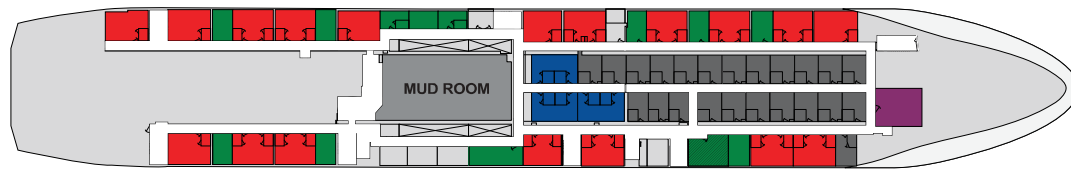

ADVENTURE CANADA

DECK 9

DECK 8

PICTURE WINDOWS

DECK 7

PICTURE WINDOWS

DECK 6

DECK 5

PICTURE WINDOWS

DECK 4

PORHOLE WINDOWS

DECK 3

**CATEGORY 1 | QUAD**  
**Deck four:** Interior cabin, four lower berths, private bath (separate shower room and powder room) – approx. 240 sq. ft.

**CATEGORY 2 | TRIPLE**  
**Deck four:** Interior cabin, three lower berths, two private baths – approx. 200 sq. ft.

**CATEGORY 3 | INTERIOR TWIN**  
**Deck five:** Interior cabin, two lower berths, private bath – approx. 125 sq. ft. (twin) / 110 sq. ft. (single)

**CATEGORY 4 | EXTERIOR TWIN**  
**Deck four:** Porthole window, unobstructed view; two lower berths, private bath – approx. 100 sq. ft. (Twin) / 90 sq. ft. (Single)

**CATEGORY 5 | MAIN TWIN**  
**Deck five:** Picture window, unobstructed view; two lower berths, private bath – approx. 115 sq. ft.

**E** ELEVATOR    **STAFF**

**CATEGORY 6 | COMFORT TWIN**  
**Deck four:** (two porthole windows, unobstructed view; two lower berths – approx. 175 sq. ft.), **deck seven:** (picture window, partial obstruction; two lower berths – approx. 135 sq. ft.), and **deck eight:** (picture windows, obstructed view; queen bed – approx. 160 sq. ft.) private bath, refrigerator