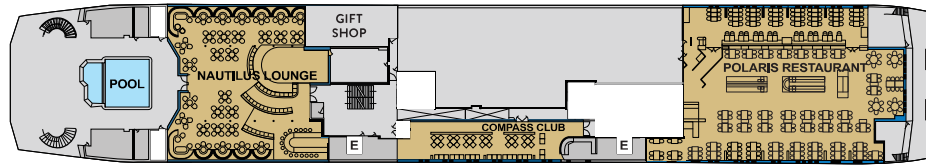

ADVENTURE CANADA

DECK 9

DECK 8

PICTURE WINDOWS

DECK 7

PICTURE WINDOWS

DECK 6

DECK 5

PICTURE WINDOWS

DECK 4

PORHOLE WINDOWS

DECK 3

**CATEGORY 1 | QUAD**  
**Deck four:** Interior cabin, four lower berths, private bath (separate shower room and powder room) – approx. 240 sq. ft.

**CATEGORY 2 | TRIPLE**  
**Deck four:** Interior cabin, three lower berths, two private baths – approx. 200 sq. ft.

**CATEGORY 3 | INTERIOR TWIN**  
**Deck five:** Interior cabin, two lower berths, private bath – approx. 125 sq. ft. (twin) / 110 sq. ft. (single)

**CATEGORY 4 | EXTERIOR TWIN**  
**Deck four:** Porthole window, unobstructed view; two lower berths, private bath – approx. 100 sq. ft. (Twin) / 90 sq. ft. (Single)

**CATEGORY 5 | MAIN TWIN**  
**Deck five:** Picture window, unobstructed view; two lower berths, private bath – approx. 115 sq. ft.

**E** ELEVATOR    **STAFF**

**CATEGORY 6 | COMFORT TWIN**  
**Deck four:** (two porthole windows, unobstructed view; two lower berths – approx. 175 sq. ft.), **deck seven:** (picture window, partial obstruction; two lower berths – approx. 135 sq. ft.), and **deck eight:** (picture windows, obstructed view; queen bed – approx. 160 sq. ft.) private bath, refrigerator