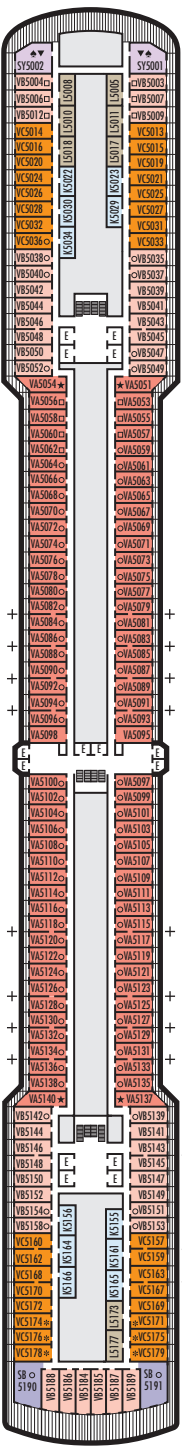

**MAIN DECK**  
Staterooms 1001–1137

**LOWER PROMENADE DECK**

**PROMENADE DECK**

**UPPER PROMENADE DECK**  
Staterooms 4001–4185

**VERANDAH DECK**  
Staterooms 5001–5191

**UPPER VERANDAH DECK**  
Staterooms 6001–6177

**STATEROOM SYMBOL LEGEND**

- Quad (2 lower beds, 1 sofa bed, 1 upper)
- Triple (2 lower beds, 1 sofa bed)
- △ Partial sea view
- X Fully obstructed view
- ⊕ Connecting rooms
- \* Shower only
- ◆ Single-sink vanity
- ◆ Staterooms have solid steel verandah railings instead of clear-view Plexiglas® railings

**ACCESSIBILITY STATEROOM SYMBOL LEGEND**

- ♿ **Fully Accessible:** Suites SC6175 & SC6164 have a bathtub and roll-in shower. Suite SS6108 and staterooms I-8037, VB6004, VB6003, D1100, C1082, C1081, J1074, K1012 & K1011 have a roll-in shower only.
- ▼ **Fully Accessible with Single Side Approach:** Suites SY8068, SY5002 & SY5001 have a bathtub and roll-in shower
- ★ **Ambulatory Accessible:** Staterooms VA8032, VA8031, VA6049, VA5140, VA5137, VA5054, VA5051, VA4132, VA4131, H4090, H4089, VA4052 & VA4051 have a roll-in shower only

For information regarding stateroom bedding configurations and accessibility features on our ships please visit the [Accessibility](#) section of our website.

**SHIP SPECIFICATIONS & FACILITIES**

- 1,964 Guests
- 812 Crew
- 82,305 Gross Tons
- 936 Feet Long
- 11 Guest Decks
- Wraparound Promenade Deck
- 6 Restaurants & Cafes
- 7 Entertainment Venues
- 10 Lounges/Bars
- 2 Outdoor Swimming Pools (one with sliding glass roof)
- Spa & Salon
- Fitness Center
- Suite Lounge
- Duty-free Shops
- Library/Internet Cafe
- Onboard Wi-Fi Access
- Casino
- Sport Courts