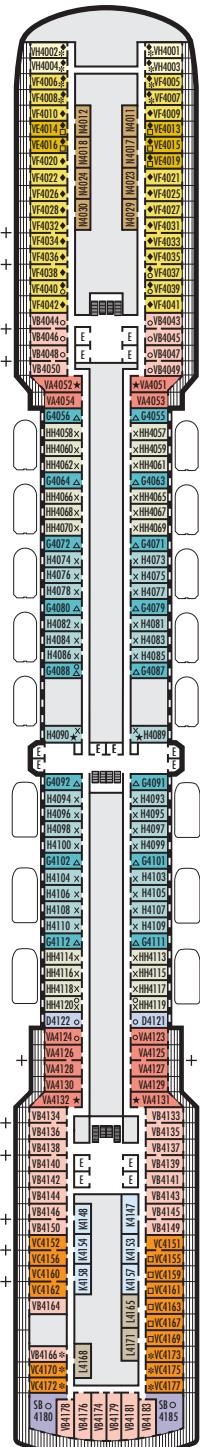

**MAIN DECK**  
Staterooms 1001–1137

**LOWER PROMENADE DECK**

**PROMENADE DECK**

**UPPER PROMENADE DECK**  
Staterooms 4001–4185

**VERANDAH DECK**  
Staterooms 5001–5191

**UPPER VERANDAH DECK**  
Staterooms 6001–6177

**STATEROOM SYMBOL LEGEND**

- Quad (2 lower beds, 1 sofa bed, 1 upper)
- Triple (2 lower beds, 1 sofa bed)
- △ Partial sea view
- X Fully obstructed view
- ⊕ Connecting rooms
- \* Shower only
- ◆ Single-sink vanity
- ◆ Staterooms have solid steel verandah railings instead of clear-view Plexiglas® railings

**ACCESSIBILITY STATEROOM SYMBOL LEGEND**

- ♿ **Fully Accessible:** Suites SC6175 & SC6164 have a bathtub and roll-in shower. Suite SS6108 and staterooms I-8037, VB6004, VB6003, D1100, C1082, C1081, J1074, K1012 & K1011 have a roll-in shower only.
- ▼ **Fully Accessible with Single Side Approach:** Suites SY8068, SY5002 & SY5001 have a bathtub and roll-in shower
- ★ **Ambulatory Accessible:** Staterooms VA8032, VA8031, VA6049, VA5140, VA5137, VA5054, VA5051, VA4132, VA4131, H4090, H4089, VA4052 & VA4051 have a roll-in shower only

For information regarding stateroom bedding configurations and accessibility features on our ships please visit the [Accessibility](#) section of our website.

**SHIP SPECIFICATIONS & FACILITIES**

- 1,964 Guests
- 812 Crew
- 82,305 Gross Tons
- 936 Feet Long
- 11 Guest Decks
- Wraparound Promenade Deck
- 6 Restaurants & Cafes
- 7 Entertainment Venues
- 10 Lounges/Bars
- 2 Outdoor Swimming Pools (one with sliding glass roof)
- Spa & Salon
- Fitness Center
- Suite Lounge
- Duty-free Shops
- Library/Internet Cafe
- Onboard Wi-Fi Access
- Casino
- Sport Courts