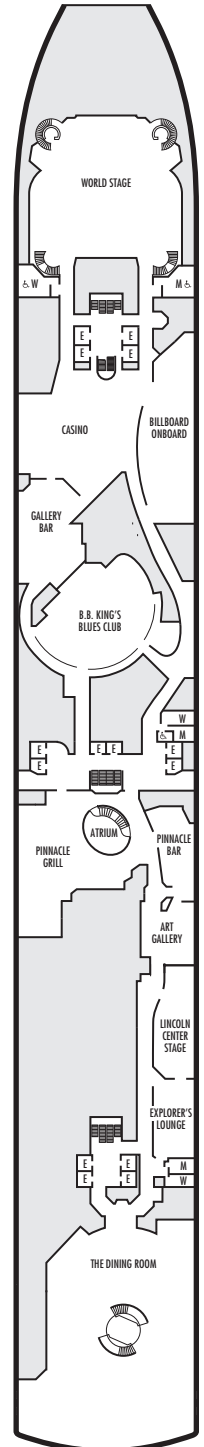

**MAIN DECK**  
Staterooms 1001–1137

**LOWER PROMENADE DECK**

**PROMENADE DECK**

**UPPER PROMENADE DECK**  
Staterooms 4001–4185

**VERANDAH DECK**  
Staterooms 5001–5191

**UPPER VERANDAH DECK**  
Staterooms 6001–6177

**STATEROOM SYMBOL LEGEND**

- Quad (2 lower beds, 1 sofa bed, 1 upper)
- Triple (2 lower beds, 1 sofa bed)
- △ Partial sea view
- X Fully obstructed view
- ⊕ Connecting rooms
- \* Shower only
- ◆ Single-sink vanity
- ◆ Staterooms have solid steel verandah railings instead of clear-view Plexiglas® railings

**ACCESSIBILITY STATEROOM SYMBOL LEGEND**

- ♿ **Fully Accessible:** Suites SC6175 & SC6164 have a bathtub and roll-in shower. Suite SS6108 and staterooms I-8037, VB6004, VB6003, D1100, C1082, C1081, J1074, K1012 & K1011 have a roll-in shower only.
- ▼ **Fully Accessible with Single Side Approach:** Suites SY8068, SY5002 & SY5001 have a bathtub and roll-in shower
- ★ **Ambulatory Accessible:** Staterooms VA8032, VA8031, VA6049, VA5140, VA5137, VA5054, VA5051, VA4132, VA4131, H4090, H4089, VA4052 & VA4051 have a roll-in shower only

For information regarding stateroom bedding configurations and accessibility features on our ships please visit the [Accessibility](#) section of our website.

**SHIP SPECIFICATIONS & FACILITIES**

- 1,964 Guests
- 812 Crew
- 82,305 Gross Tons
- 936 Feet Long
- 11 Guest Decks
- Wraparound Promenade Deck
- 6 Restaurants & Cafes
- 7 Entertainment Venues
- 10 Lounges/Bars
- 2 Outdoor Swimming Pools (one with sliding glass roof)
- Spa & Salon
- Fitness Center
- Suite Lounge
- Duty-free Shops
- Library/Internet Cafe
- Onboard Wi-Fi Access
- Casino
- Sport Courts