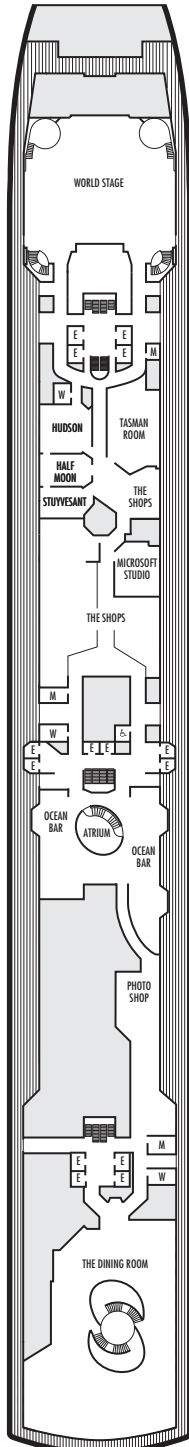

**MAIN DECK**  
Staterooms 1001–1137

**LOWER PROMENADE DECK**

**PROMENADE DECK**

**UPPER PROMENADE DECK**  
Staterooms 4001–4185

**VERANDAH DECK**  
Staterooms 5001–5191

**UPPER VERANDAH DECK**  
Staterooms 6001–6177

**STATEROOM SYMBOL LEGEND**

- Quad (2 lower beds, 1 sofa bed, 1 upper)
- Triple (2 lower beds, 1 sofa bed)
- △ Partial sea view
- X Fully obstructed view
- ⊕ Connecting rooms
- \* Shower only
- ◆ Single-sink vanity
- ◆ Staterooms have solid steel verandah railings instead of clear-view Plexiglas® railings

**ACCESSIBILITY STATEROOM SYMBOL LEGEND**

- ♿ **Fully Accessible:** Suites SC6175 & SC6164 have a bathtub and roll-in shower. Suite SS6108 and staterooms I-8037, VB6004, VB6003, D1100, C1082, C1081, J1074, K1012 & K1011 have a roll-in shower only.
- ▼ **Fully Accessible with Single Side Approach:** Suites SY8068, SY5002 & SY5001 have a bathtub and roll-in shower
- ★ **Ambulatory Accessible:** Staterooms VA8032, VA8031, VA6049, VA5140, VA5137, VA5054, VA5051, VA4132, VA4131, H4090, H4089, VA4052 & VA4051 have a roll-in shower only

For information regarding stateroom bedding configurations and accessibility features on our ships please visit the [Accessibility](#) section of our website.

**SHIP SPECIFICATIONS & FACILITIES**

- 1,964 Guests
- 812 Crew
- 82,305 Gross Tons
- 936 Feet Long
- 11 Guest Decks
- Wraparound Promenade Deck
- 6 Restaurants & Cafes
- 7 Entertainment Venues
- 10 Lounges/Bars
- 2 Outdoor Swimming Pools (one with sliding glass roof)
- Spa & Salon
- Fitness Center
- Suite Lounge
- Duty-free Shops
- Library/Internet Cafe
- Onboard Wi-Fi Access
- Casino
- Sport Courts