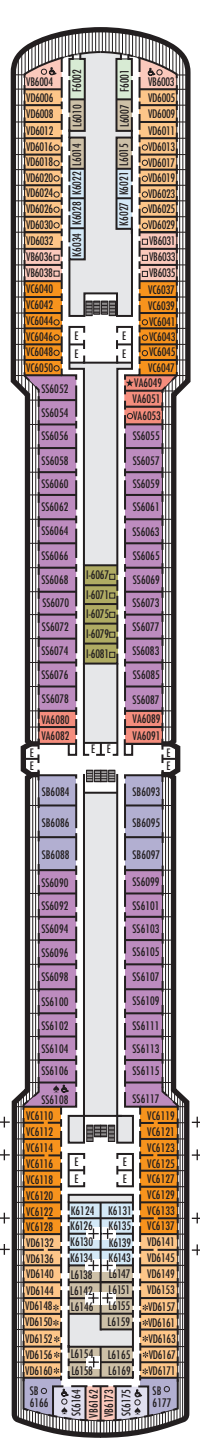

**MAIN DECK**  
Staterooms 1001–1137

**LOWER PROMENADE DECK**

**PROMENADE DECK**

**UPPER PROMENADE DECK**  
Staterooms 4001–4185

**VERANDAH DECK**  
Staterooms 5001–5191

**UPPER VERANDAH DECK**  
Staterooms 6001–6177

**STATEROOM SYMBOL LEGEND**

- Quad (2 lower beds, 1 sofa bed, 1 upper)
- Triple (2 lower beds, 1 sofa bed)
- △ Partial sea view
- X Fully obstructed view
- ⊕ Connecting rooms
- \* Shower only
- ◆ Single-sink vanity
- ◆ Staterooms have solid steel verandah railings instead of clear-view Plexiglas® railings

**ACCESSIBILITY STATEROOM SYMBOL LEGEND**

- ♿ **Fully Accessible:** Suites SC6175 & SC6164 have a bathtub and roll-in shower. Suite SS6108 and staterooms I-8037, VB6004, VB6003, D1100, C1082, C1081, J1074, K1012 & K1011 have a roll-in shower only.
- ▼ **Fully Accessible with Single Side Approach:** Suites SY8068, SY5002 & SY5001 have a bathtub and roll-in shower
- ★ **Ambulatory Accessible:** Staterooms VA8032, VA8031, VA6049, VA5140, VA5137, VA5054, VA5051, VA4132, VA4131, H4090, H4089, VA4052 & VA4051 have a roll-in shower only

For information regarding stateroom bedding configurations and accessibility features on our ships please visit the [Accessibility](#) section of our website.

**SHIP SPECIFICATIONS & FACILITIES**

- 1,964 Guests
- 812 Crew
- 82,305 Gross Tons
- 936 Feet Long
- 11 Guest Decks
- Wraparound Promenade Deck
- 6 Restaurants & Cafes
- 7 Entertainment Venues
- 10 Lounges/Bars
- 2 Outdoor Swimming Pools (one with sliding glass roof)
- Spa & Salon
- Fitness Center
- Suite Lounge
- Duty-free Shops
- Library/Internet Cafe
- Onboard Wi-Fi Access
- Casino
- Sport Courts