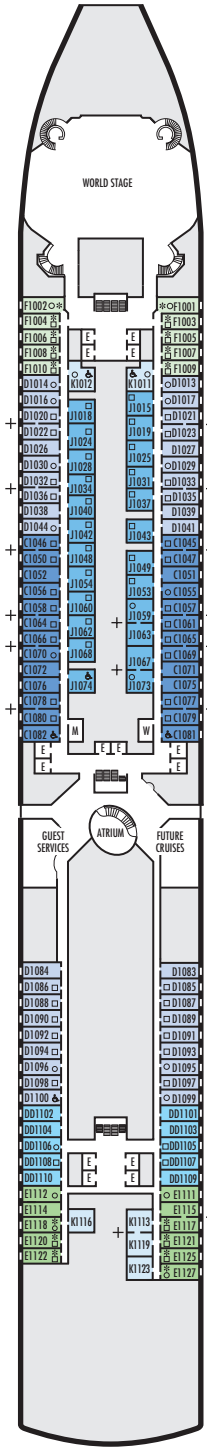

**MAIN DECK**  
Staterooms 1001–1137

**LOWER PROMENADE DECK**

**PROMENADE DECK**

**UPPER PROMENADE DECK**  
Staterooms 4001–4185

**VERANDAH DECK**  
Staterooms 5001–5191

**UPPER VERANDAH DECK**  
Staterooms 6001–6177

**STATEROOM SYMBOL LEGEND**

- Quad (2 lower beds, 1 sofa bed, 1 upper)
- Triple (2 lower beds, 1 sofa bed)
- △ Partial sea view
- X Fully obstructed view
- ⊕ Connecting rooms
- \* Shower only
- ◆ Single-sink vanity
- ◆ Staterooms have solid steel verandah railings instead of clear-view Plexiglas® railings

**ACCESSIBILITY STATEROOM SYMBOL LEGEND**

- ♿ **Fully Accessible:** Suites SC6175 & SC6164 have a bathtub and roll-in shower. Suite SS6108 and staterooms I-8037, VB6004, VB6003, D1100, C1082, C1081, J1074, K1012 & K1011 have a roll-in shower only.
- ▼ **Fully Accessible with Single Side Approach:** Suites SY8068, SY5002 & SY5001 have a bathtub and roll-in shower
- ★ **Ambulatory Accessible:** Staterooms VA8032, VA8031, VA6049, VA5140, VA5137, VA5054, VA5051, VA4132, VA4131, H4090, H4089, VA4052 & VA4051 have a roll-in shower only

For information regarding stateroom bedding configurations and accessibility features on our ships please visit the [Accessibility](#) section of our website.

**SHIP SPECIFICATIONS & FACILITIES**

- 1,964 Guests
- 812 Crew
- 82,305 Gross Tons
- 936 Feet Long
- 11 Guest Decks
- Wraparound Promenade Deck
- 6 Restaurants & Cafes
- 7 Entertainment Venues
- 10 Lounges/Bars
- 2 Outdoor Swimming Pools (one with sliding glass roof)
- Spa & Salon
- Fitness Center
- Suite Lounge
- Duty-free Shops
- Library/Internet Cafe
- Onboard Wi-Fi Access
- Casino
- Sport Courts