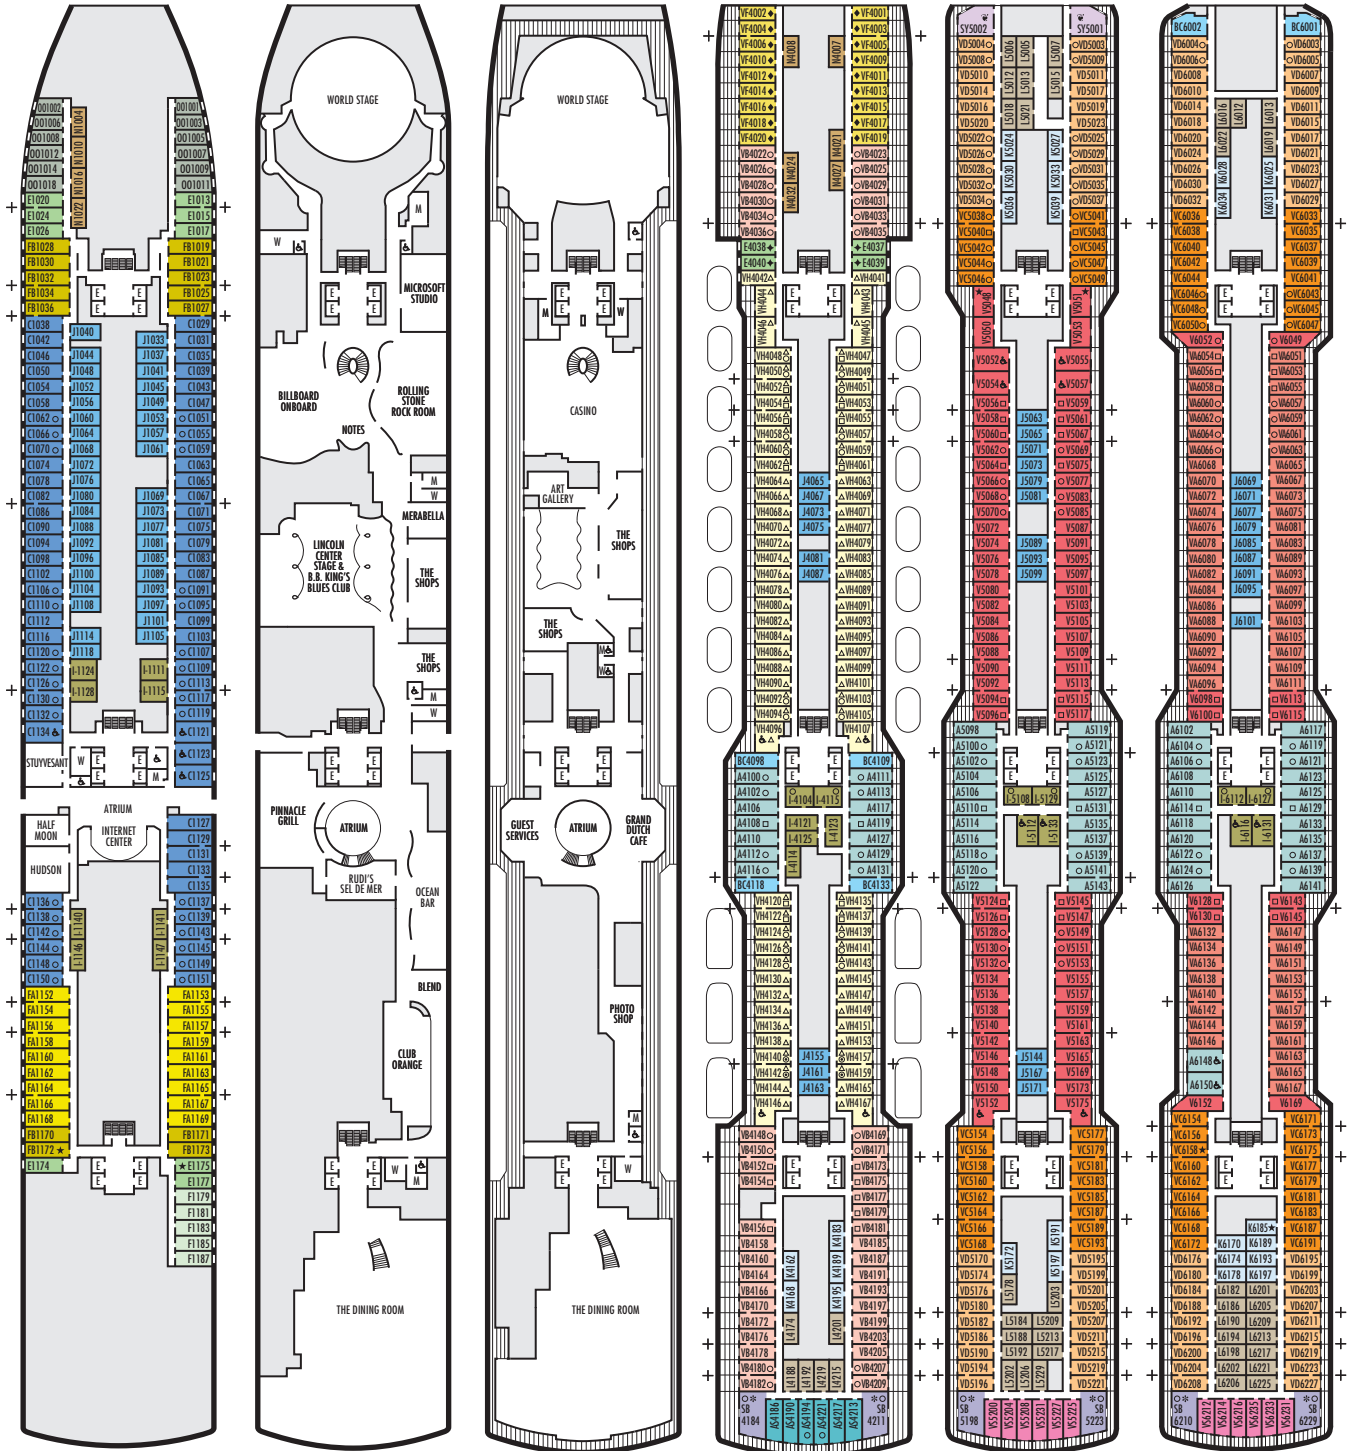

MAIN DECK
Staterooms 1001–1187

PLAZA DECK

PROMENADE DECK

BEETHOVEN DECK
Staterooms 4001–4221

GERSHWIN DECK
Staterooms 5001–5231

MOZART DECK
Staterooms 6001–6235

STATEROOM SYMBOL LEGEND

- Quad (2 lower beds, 1 sofa bed, 1 upper)
- ⊙ Triple (2 lower beds, 1 upper)
- Triple (2 lower beds, 1 sofa bed)
- ⊕ Double (2 lower beds convertible to 1 king-size bed, no Murphy bed)
- △ Partially obstructed view
- ⊕ Connecting rooms
- ◆ Floor-to-ceiling windows
- * Shower only
- ▷ Uncovered verandah
- ◆ Staterooms have solid steel verandah railings instead of clear-view Plexiglas® railings

ACCESSIBILITY STATEROOM SYMBOL LEGEND

- ♿ Suites SA7094, A6150 & A6148, and staterooms VA8147, VA8145, VA8134, VA8132, I-7108, I-7099, I-6131, I-6116, V5175, V5152, I-5133, I-5112, V5057, V5055, V5054, V5052, VH4167, VH4146, VH4107, VH4096, C1134, C1125, C1123, C1121 are fully accessible, roll-in shower only
- ★ Suites B8101 & SA7085 and staterooms K11049, VB11038, VQ10033, VE8142, VD7049, K6185, VC6158, V5051, V5048, FB1172 & E1175 are ambulatory accessible, shower only with small step, step into bathroom, standard interior and exterior door size

SHIP SPECIFICATIONS & FACILITIES

- 2,666 Guests
- 1,036 Crew
- 99,500 Gross Tons
- 975 Feet Long
- 13 Guest Decks
- Wrap-around Promenade Deck
- 12 Restaurants & Cafes
- 7 Entertainment Venues
- 8 Lounges/Bars
- 2 Outdoor Swimming Pools (one with sliding glass roof)
- Spa & Salon
- Fitness Center
- Suite Lounge
- Duty-free Shops
- Library/Internet Cafe
- Onboard Wi-Fi Access
- Casino
- Sport Courts

OCEAN-VIEW STATEROOMS

FA FB

Family: 2 lower beds convertible to 1 queen-size bed, 1 sofa bed for 2 persons & 1 upper bed. 2 bathrooms — one with bathtub, shower, sink & toilet; one with shower & sink.

CQ C D E F