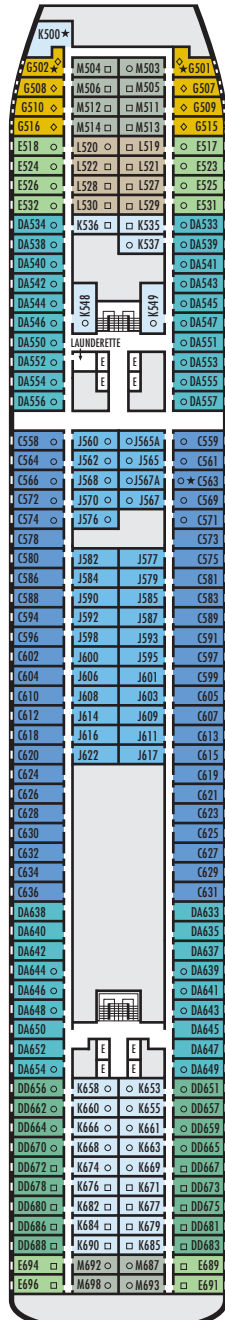

A DECK
Staterooms 700-848

MAIN DECK
Staterooms 500-698

LOWER PROMENADE DECK
Staterooms 300-423

PROMENADE DECK

UPPER PROMENADE DECK

STATEROOM SYMBOL LEGEND

- Quad (2 lower beds, 1 sofa bed, 1 upper)
- Triple (2 lower beds, 1 sofa bed)
- △ Partial sea view
- × Fully obstructed view
- + Connecting rooms
- ◇ These staterooms have portholes instead of windows

ACCESSIBILITY STATEROOM SYMBOL LEGEND

- ♿ Stateroom CA367 is fully accessible, roll-in shower only, wheelchair-accessible doorways
- ★ Suites SA030, B200 & B202 and staterooms K500, G501, G502, C563, FF829 & FF831 are ambulatory accessible, shower only with small step, step into bathroom, standard interior and exterior door size. Staterooms EE390, EE389, G704, G706, G709 & G711 are ambulatory accessible, roll-in shower only, wheelchair-accessible doorways.

SHIP SPECIFICATIONS & FACILITIES

- 1,258 Guests
- 569 Crew
- 55,575 Gross Tons
- 719 Feet Long
- 9 Guest Decks
- Wraparound Promenade Deck
- 6 Restaurants & Cafes
- 6 Entertainment Venues
- 6 Lounges/Bars
- 2 Outdoor Swimming Pools (one with sliding glass roof)
- Spa & Salon
- Fitness Center
- Suite Lounge
- Duty-free Shops
- Library/Internet Cafe
- Onboard Wi-Fi Access
- Casino
- Sport Courts

The deck plans are color-coded by category of stateroom, and the category letter precedes the stateroom number in each room. All staterooms are equipped with flat-panel television, DVD player, telephone and multichannel music.