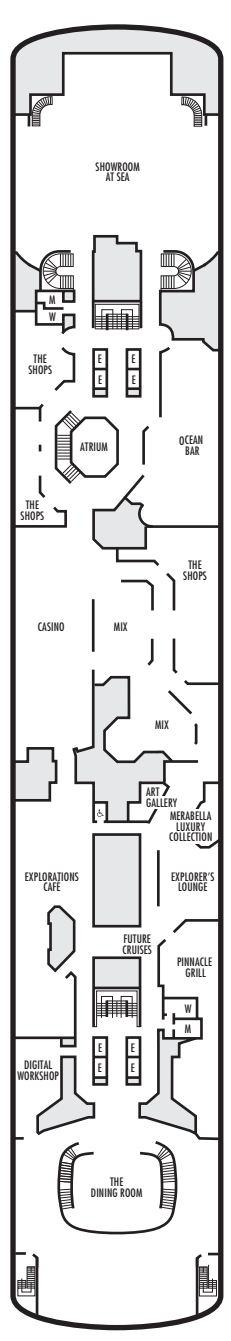

A DECK
Staterooms 700-848

MAIN DECK
Staterooms 500-698

LOWER PROMENADE DECK
Staterooms 300-423

PROMENADE DECK

UPPER PROMENADE DECK

STATEROOM SYMBOL LEGEND

- Quad (2 lower beds, 1 sofa bed, 1 upper)
- Triple (2 lower beds, 1 sofa bed)
- △ Partial sea view
- × Fully obstructed view
- + Connecting rooms
- ◇ These staterooms have portholes instead of windows

ACCESSIBILITY STATEROOM SYMBOL LEGEND

- ♿ Stateroom CA367 is fully accessible, roll-in shower only, wheelchair-accessible doorways
- ★ Suites SA030, B200 & B202 and staterooms K500, G501, G502, C563, FF829 & FF831 are ambulatory accessible, shower only with small step, step into bathroom, standard interior and exterior door size. Staterooms EE390, EE389, G704, G706, G709 & G711 are ambulatory accessible, roll-in shower only, wheelchair-accessible doorways.

SHIP SPECIFICATIONS & FACILITIES

- 1,258 Guests
- 569 Crew
- 55,575 Gross Tons
- 719 Feet Long
- 9 Guest Decks
- Wraparound Promenade Deck
- 6 Restaurants & Cafes
- 6 Entertainment Venues
- 6 Lounges/Bars
- 2 Outdoor Swimming Pools (one with sliding glass roof)
- Spa & Salon
- Fitness Center
- Suite Lounge
- Duty-free Shops
- Library/Internet Cafe
- Onboard Wi-Fi Access
- Casino
- Sport Courts

The deck plans are color-coded by category of stateroom, and the category letter precedes the stateroom number in each room. All staterooms are equipped with flat-panel television, DVD player, telephone and multichannel music.