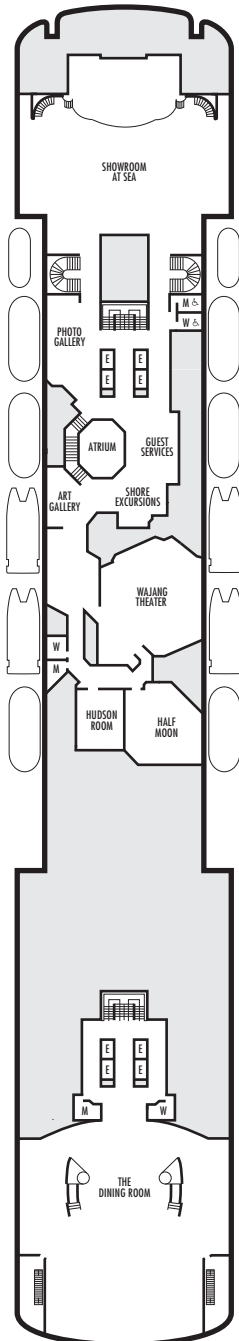

A DECK
Staterooms 700-848

MAIN DECK
Staterooms 500-698

LOWER PROMENADE DECK
Staterooms 300-423

PROMENADE DECK

UPPER PROMENADE DECK

STATEROOM SYMBOL LEGEND

- Quad (2 lower beds, 1 sofa bed, 1 upper)
- Triple (2 lower beds, 1 sofa bed)
- △ Partial sea view
- × Fully obstructed view
- + Connecting rooms
- ◇ These staterooms have portholes instead of windows

ACCESSIBILITY STATEROOM SYMBOL LEGEND

- ♿ Stateroom CA367 is fully accessible, roll-in shower only, wheelchair-accessible doorways
- ★ Suites SA030, B200 & B202 and staterooms K500, G501, G502, C563, FF829 & FF831 are ambulatory accessible, shower only with small step, step into bathroom, standard interior and exterior door size. Staterooms EE390, EE389, G704, G706, G709 & G711 are ambulatory accessible, roll-in shower only, wheelchair-accessible doorways.

SHIP SPECIFICATIONS & FACILITIES

- 1,258 Guests
- 569 Crew
- 55,575 Gross Tons
- 719 Feet Long
- 9 Guest Decks
- Wraparound Promenade Deck
- 6 Restaurants & Cafes
- 6 Entertainment Venues
- 6 Lounges/Bars
- 2 Outdoor Swimming Pools (one with sliding glass roof)
- Spa & Salon
- Fitness Center
- Suite Lounge
- Duty-free Shops
- Library/Internet Cafe
- Onboard Wi-Fi Access
- Casino
- Sport Courts

The deck plans are color-coded by category of stateroom, and the category letter precedes the stateroom number in each room. All staterooms are equipped with flat-panel television, DVD player, telephone and multichannel music.