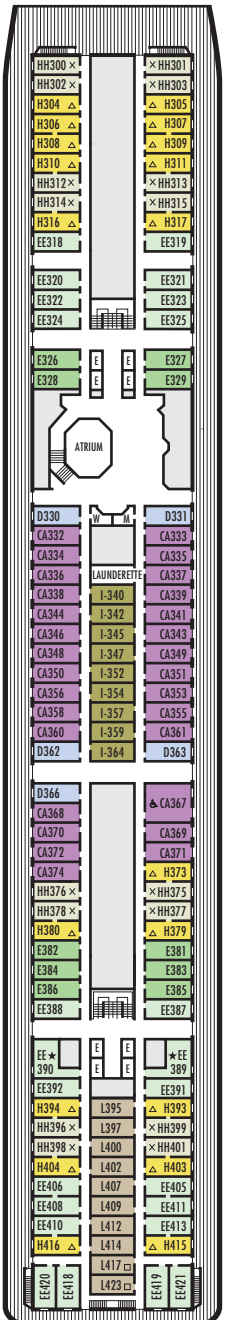

A DECK
Staterooms 700-848

MAIN DECK
Staterooms 500-698

LOWER PROMENADE DECK
Staterooms 300-423

PROMENADE DECK

UPPER PROMENADE DECK

STATEROOM SYMBOL LEGEND

- Quad (2 lower beds, 1 sofa bed, 1 upper)
- Triple (2 lower beds, 1 sofa bed)
- △ Partial sea view
- × Fully obstructed view
- + Connecting rooms
- ◇ These staterooms have portholes instead of windows

ACCESSIBILITY STATEROOM SYMBOL LEGEND

- ♿ Stateroom CA367 is fully accessible, roll-in shower only, wheelchair-accessible doorways
- ★ Suites SA030, B200 & B202 and staterooms K500, G501, G502, C563, FF829 & FF831 are ambulatory accessible, shower only with small step, step into bathroom, standard interior and exterior door size. Staterooms EE390, EE389, G704, G706, G709 & G711 are ambulatory accessible, roll-in shower only, wheelchair-accessible doorways.

SHIP SPECIFICATIONS & FACILITIES

- 1,258 Guests
- 569 Crew
- 55,575 Gross Tons
- 719 Feet Long
- 9 Guest Decks
- Wraparound Promenade Deck
- 6 Restaurants & Cafes
- 6 Entertainment Venues
- 6 Lounges/Bars
- 2 Outdoor Swimming Pools (one with sliding glass roof)
- Spa & Salon
- Fitness Center
- Suite Lounge
- Duty-free Shops
- Library/Internet Cafe
- Onboard Wi-Fi Access
- Casino
- Sport Courts

The deck plans are color-coded by category of stateroom, and the category letter precedes the stateroom number in each room. All staterooms are equipped with flat-panel television, DVD player, telephone and multichannel music.