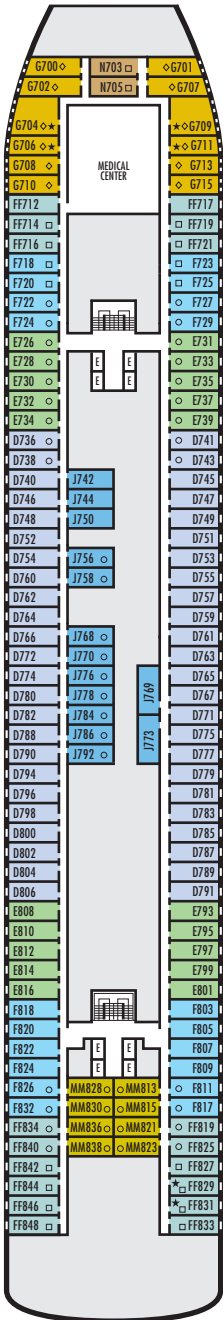

A DECK
Staterooms 700-848

MAIN DECK
Staterooms 500-698

LOWER PROMENADE DECK
Staterooms 300-423

PROMENADE DECK

UPPER PROMENADE DECK

STATEROOM SYMBOL LEGEND

- Quad (2 lower beds, 1 sofa bed, 1 upper)
- Triple (2 lower beds, 1 sofa bed)
- △ Partial sea view
- × Fully obstructed view
- + Connecting rooms
- ◇ These staterooms have portholes instead of windows

ACCESSIBILITY STATEROOM SYMBOL LEGEND

- ♿ Stateroom CA367 is fully accessible, roll-in shower only, wheelchair-accessible doorways
- ★ Suites SA030, B200 & B202 and staterooms K500, G501, G502, C563, FF829 & FF831 are ambulatory accessible, shower only with small step, step into bathroom, standard interior and exterior door size. Staterooms EE390, EE389, G704, G706, G709 & G711 are ambulatory accessible, roll-in shower only, wheelchair-accessible doorways.

SHIP SPECIFICATIONS & FACILITIES

- 1,258 Guests
- 569 Crew
- 55,575 Gross Tons
- 719 Feet Long
- 9 Guest Decks
- Wraparound Promenade Deck
- 6 Restaurants & Cafes
- 6 Entertainment Venues
- 6 Lounges/Bars
- 2 Outdoor Swimming Pools (one with sliding glass roof)
- Spa & Salon
- Fitness Center
- Suite Lounge
- Duty-free Shops
- Library/Internet Cafe
- Onboard Wi-Fi Access
- Casino
- Sport Courts

The deck plans are color-coded by category of stateroom, and the category letter precedes the stateroom number in each room. All staterooms are equipped with flat-panel television, DVD player, telephone and multichannel music.