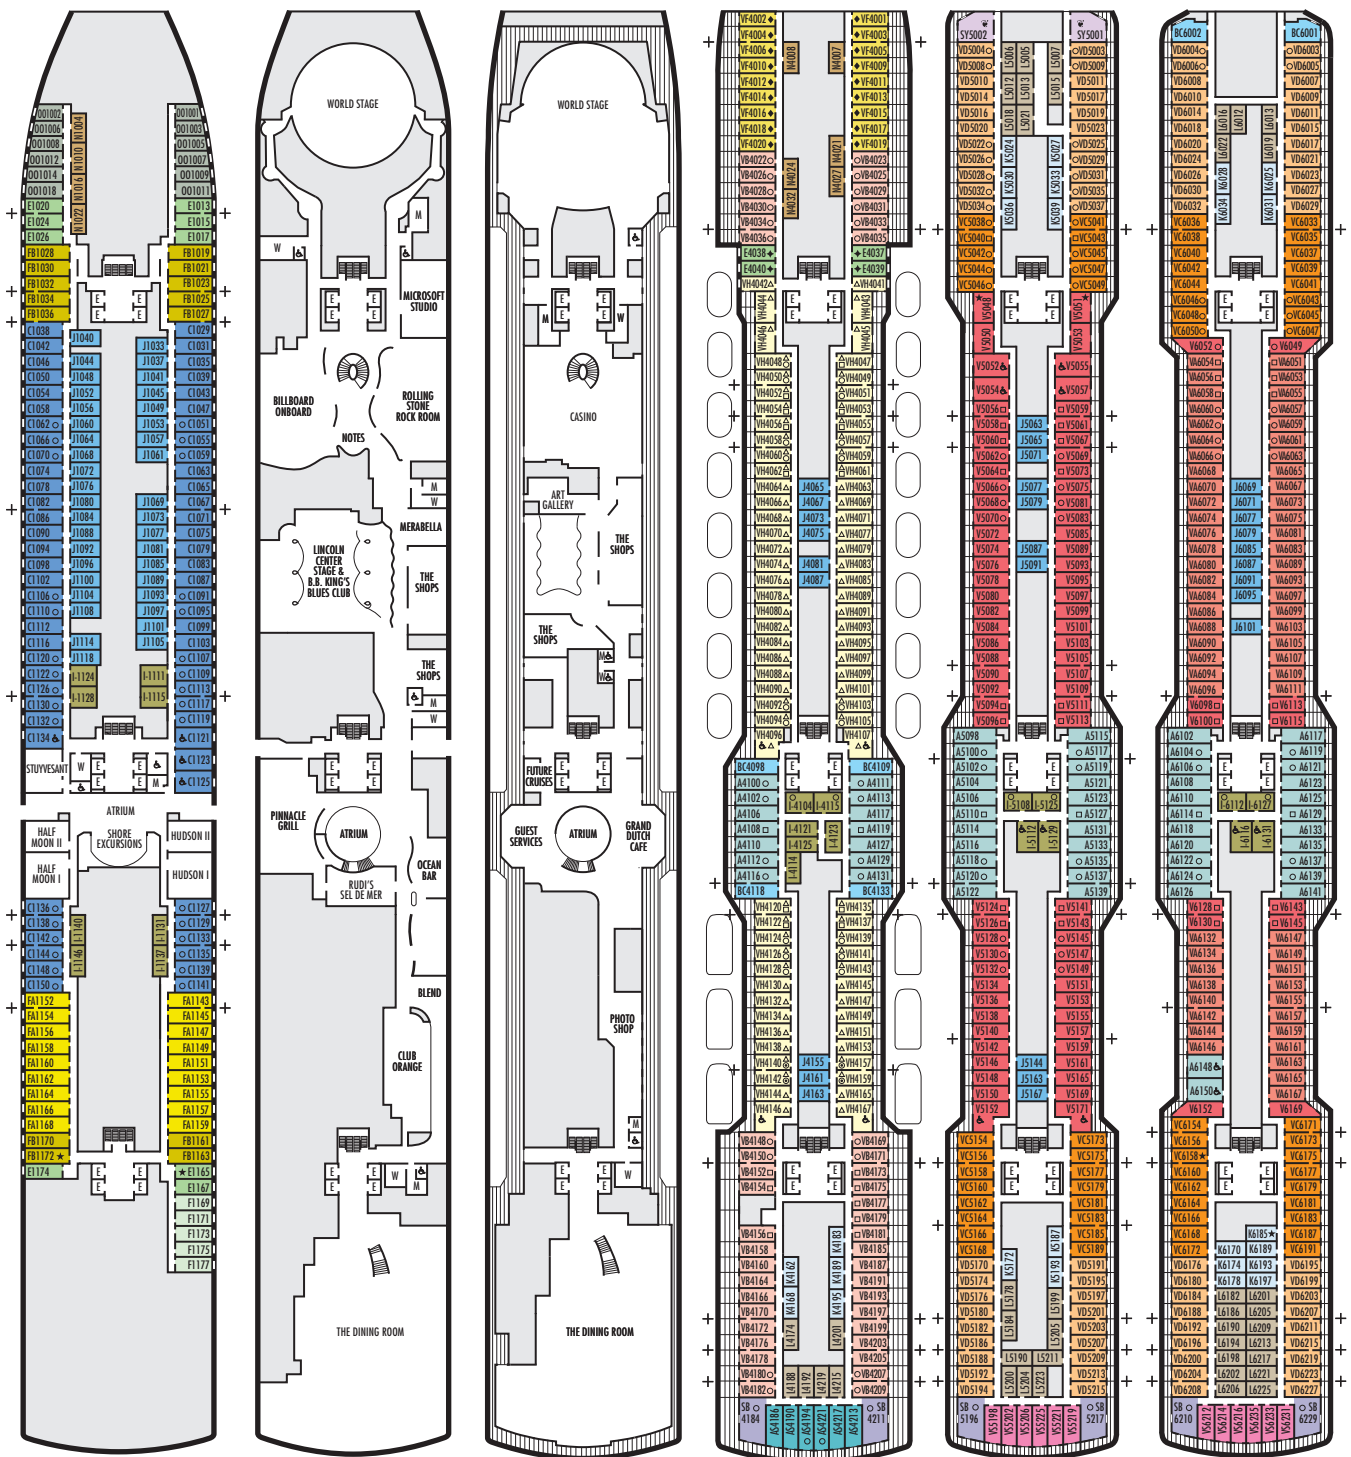

MAIN DECK
Staterooms 1001–1177

PLAZA DECK

PROMENADE DECK

BEETHOVEN DECK
Staterooms 4001–4221

GERSHWIN DECK
Staterooms 5001–5225

MOZART DECK
Staterooms 6001–6235

STATEROOM SYMBOL LEGEND

- Quad (2 lower beds, 1 sofa bed, 1 upper)
- ⊙ Triple (2 lower beds, 1 upper)
- Triple (2 lower beds, 1 sofa bed)
- ⊕ Double (2 lower beds convertible to 1 king-size bed, no Murphy bed, no sofa bed)
- △ Partially obstructed view
- + Connecting rooms
- ◆ Floor-to-ceiling windows
- ✱ Shower only
- Uncovered verandah
- ◆ Staterooms have solid steel verandah railings instead of clear-view Plexiglas® railings

ACCESSIBILITY STATEROOM SYMBOL LEGEND

- ♿ Suites SA7094, A6150 & A6148, and staterooms VA8147, VA8145, VA8134, VA8132, I-7108, I-7101, I-6131, I-6116, V5171, V5152, I-5129, I-5112, V5057, V5055, V5054, V5052, VH4167, VH4146, VH4107, VH4096, C1134, C1125, C1123, C1121 are fully accessible, roll-in shower only
- ★ Suites B8101 & SA7092 and staterooms K11049, VB11038, VQ10033, VE8142, VD7049, K6185, VC6158, V5051, V5048, FB1172 & E1165 are ambulatory accessible, shower only with small step, step into bathroom, standard interior and exterior door size

SHIP SPECIFICATIONS & FACILITIES

- 2,650 Guests
- 1,036 Crew
- 99,500 Gross Tons
- 975 Feet Long
- 13 Guest Decks
- Wrap-around Promenade Deck
- 12 Restaurants & Cafes
- 7 Entertainment Venues
- 8 Lounges/Bars
- 2 Outdoor Swimming Pools (one with sliding glass roof)
- Spa & Salon
- Fitness Center
- Suite Lounge
- Duty-free Shops
- Library/Internet Cafe
- On-board Wi-Fi Access
- Casino
- Sport Courts

OCEAN-VIEW STATEROOMS

FA FB
Family: 2 lower beds convertible to 1 queen-size bed, 1 sofa bed for 2 persons & 1 upper bed. 2 bathrooms — one with bathtub, shower, sink & toilet; one with shower & sink.

CQ C D E F
Large: 2 lower beds convertible to 1 queen-size bed, shower.