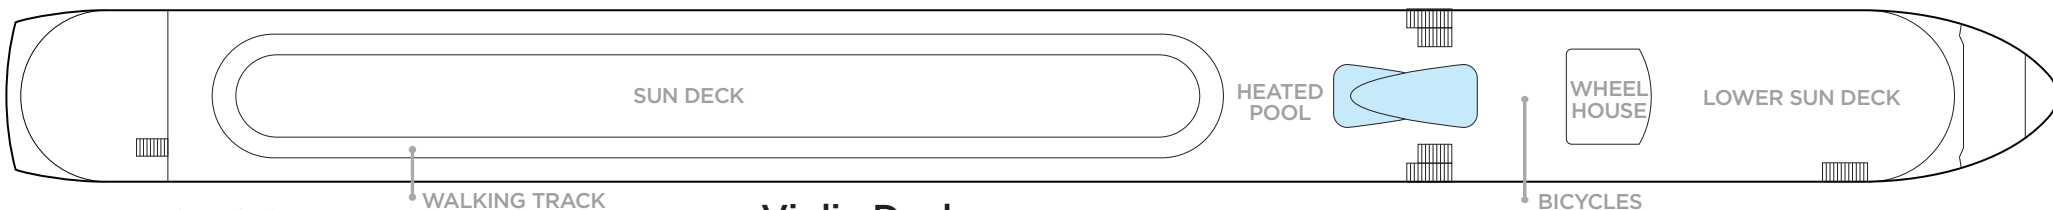

AmaViola

Sun Deck

Violin Deck

Cello Deck

Piano Deck

Note: Elevator does not reach the Sun Deck or Piano Deck

- Suite **Violin Deck** French & Outside Balcony - 350 sq. ft.
- Cat. AA **Violin Deck** French & Outside Balcony - 235 sq. ft.
- Cat. AB **Cello Deck** French & Outside Balcony - 235 sq. ft.
- Cat. BA **Violin Deck** French & Outside Balcony - 210 sq. ft.
- Cat. BB **Cello Deck** French & Outside Balcony - 210 sq. ft.
- Cat. C **Violin & Cello Deck** French Balcony - 170 sq. ft.
- Cat. D **Piano Deck** Fixed Window - 160 sq. ft.
- Cat. E **Piano Deck** Fixed Window - 160 sq. ft.

Rooms separated by a dotted line can be combined upon request