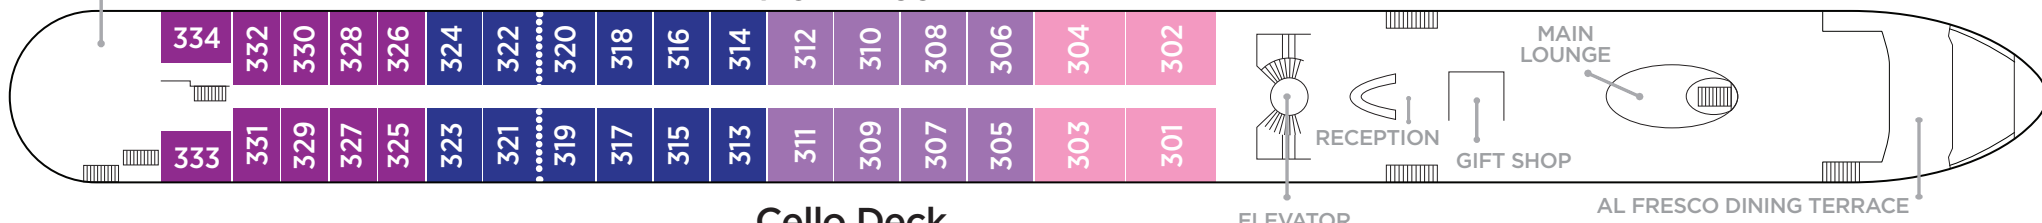

AmaViola

Sun Deck

Violin Deck

Cello Deck

Piano Deck

Note: Elevator does not reach the Sun Deck or Piano Deck

- Suite **Violin Deck** French & Outside Balcony - 350 sq. ft.
- Cat. AA **Violin Deck** French & Outside Balcony - 235 sq. ft.
- Cat. AB **Cello Deck** French & Outside Balcony - 235 sq. ft.
- Cat. BA **Violin Deck** French & Outside Balcony - 210 sq. ft.
- Cat. BB **Cello Deck** French & Outside Balcony - 210 sq. ft.
- Cat. C **Violin & Cello Deck** French Balcony - 170 sq. ft.
- Cat. D **Piano Deck** Fixed Window - 160 sq. ft.
- Cat. E **Piano Deck** Fixed Window - 160 sq. ft.

Rooms separated by a dotted line can be combined upon request