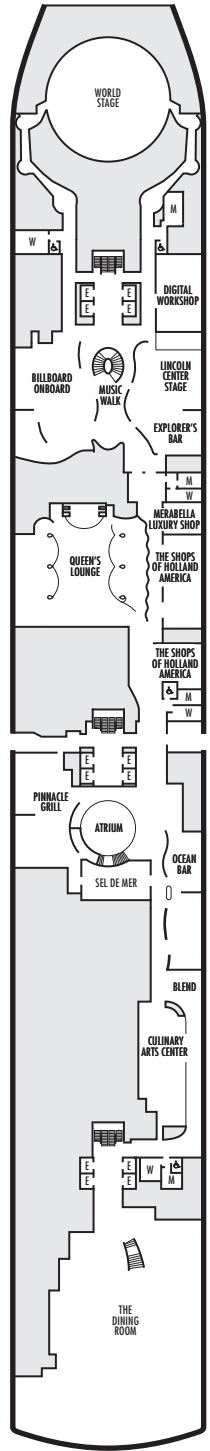

MAIN DECK
Staterooms 1001–1177

PLAZA DECK

PROMENADE DECK

BEETHOVEN DECK
Staterooms 4001–4221

GERSHWIN DECK
Staterooms 5001–5225

MOZART DECK
Staterooms 6001–6235

STATEROOM SYMBOL LEGEND

- ⊙ Triple (2 lower beds, 1 upper)
- Triple (2 lower beds, 1 sofa bed)
- Quad (2 lower beds, 1 sofa bed, 1 upper)
- ↔ Double (2 lower beds convertible to 1 king-size bed, no Murphy bed, no sofa bed)
- △ Partially obstructed view
- + Connecting rooms
- ◆ Floor-to-ceiling windows
- * Shower only
- ◆ Staterooms have solid steel verandah railings instead of clear-view Plexiglas® railings
- ♿ Suites SA7094, A6150 & A6148 and staterooms VA8147, VA8145, VA8134, VA8132, I-7108, I-7101, I-6131, I-6116, V5171, V5152, I-5129, I-5112, V5057, V5055, V5054, V5052, VH4167, VH4146, VH4107, VH4096, C1134, C1125, C1121 are wheelchair accessible, roll-in shower only.

SHIP SPECIFICATIONS & FACILITIES

- 2,650 Guests
- 1,036 Crew
- 99,500 Gross Tons
- 975 Feet Long
- 13 Guest Decks
- Wraparound Promenade Deck
- 12 Restaurants & Cafes
- 7 Entertainment Venues
- 7 Lounges/Bars
- 2 Outdoor Swimming Pools (one with sliding glass roof)
- Spa & Salon
- Fitness Center
- Suite Lounge
- Duty-free Shops
- Library/Internet Cafe
- Onboard Wi-Fi Access
- Casino
- Sport Courts

Important Note: Not all staterooms within each category have the same furniture configuration and/or facilities. Appropriate symbols within the rooms on the deck plans describe differences from the stateroom descriptions below.

VERANDAH SUITES

PS

Pinnacle Suite: Bedroom with 1 king-size bed, oversized whirlpool bath & shower & additional shower stall, living room, dining room, dressing room, private verandah with whirlpool, pantry, 1 sofa bed for 2 persons, microwave, refrigerator, guest toilet, private stereo system, floor-to-ceiling windows.