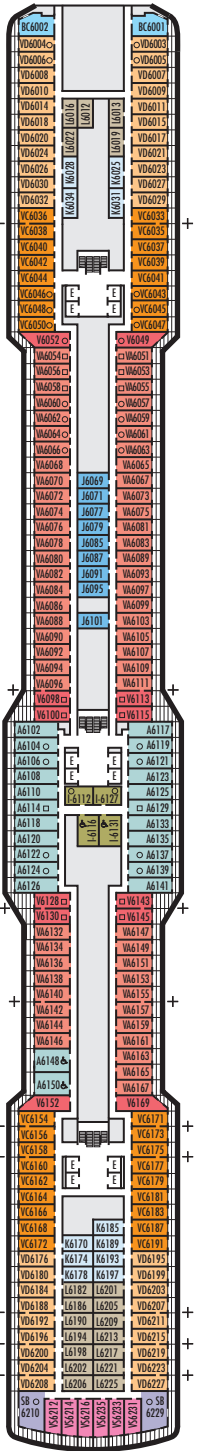

MAIN DECK
Staterooms 1001–1177

PLAZA DECK

PROMENADE DECK

BEETHOVEN DECK
Staterooms 4001–4221

GERSHWIN DECK
Staterooms 5001–5225

MOZART DECK
Staterooms 6001–6235

STATEROOM SYMBOL LEGEND

- ⊙ Triple (2 lower beds, 1 upper)
- Triple (2 lower beds, 1 sofa bed)
- Quad (2 lower beds, 1 sofa bed, 1 upper)
- ↔ Double (2 lower beds convertible to 1 king-size bed, no Murphy bed, no sofa bed)
- △ Partially obstructed view
- + Connecting rooms
- ◆ Floor-to-ceiling windows
- * Shower only
- ◆ Staterooms have solid steel verandah railings instead of clear-view Plexiglas® railings
- ♿ Suites SA7094, A6150 & A6148 and staterooms VA8147, VA8145, VA8134, VA8132, I-7108, I-7101, I-6131, I-6116, V5171, V5152, I-5129, I-5112, V5057, V5055, V5054, V5052, VH4167, VH4146, VH4107, VH4096, C1134, C1125, C1121 are wheelchair accessible, roll-in shower only.

SHIP SPECIFICATIONS & FACILITIES

- 2,650 Guests
- 1,036 Crew
- 99,500 Gross Tons
- 975 Feet Long
- 13 Guest Decks
- Wraparound Promenade Deck
- 12 Restaurants & Cafes
- 7 Entertainment Venues
- 7 Lounges/Bars
- 2 Outdoor Swimming Pools (one with sliding glass roof)
- Spa & Salon
- Fitness Center
- Suite Lounge
- Duty-free Shops
- Library/Internet Cafe
- Onboard Wi-Fi Access
- Casino
- Sport Courts

SCHUBERT DECK
Staterooms 7001–7195

NAVIGATION DECK
Staterooms 8001–8201

LIDO DECK

PANORAMA DECK
Staterooms 10001–10055

SUN DECK
Staterooms 11001–11055

MS KONINGS DAM

DECK PLANS & STATEROOMS

The deck plans are color-coded by category of stateroom, and the category letter precedes the stateroom number in each room. All staterooms are equipped with interactive LED television with On Demand movies, programming and Multichannel music; mini-bar; mini-safe; data port; telephone.

Important Note: Not all staterooms within each category have the same furniture configuration and/or facilities. Appropriate symbols within the rooms on the deck plans describe differences from the stateroom descriptions below.