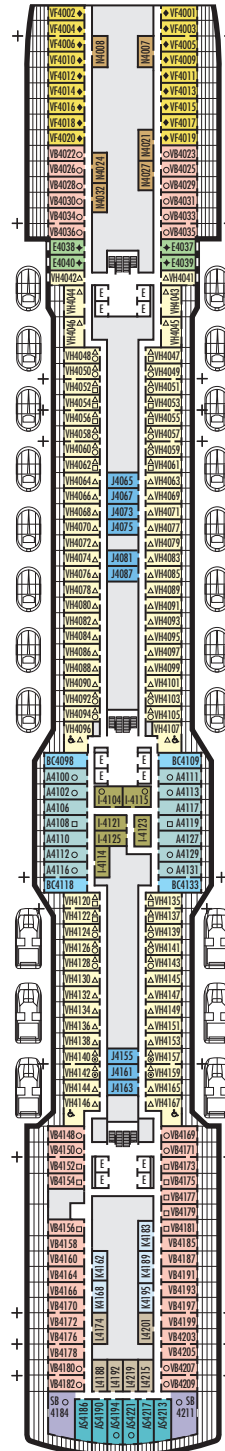

MAIN DECK
Staterooms 1001–1177

PLAZA DECK

PROMENADE DECK

BEETHOVEN DECK
Staterooms 4001–4221

GERSHWIN DECK
Staterooms 5001–5225

MOZART DECK
Staterooms 6001–6235

STATEROOM SYMBOL LEGEND

- ⊙ Triple (2 lower beds, 1 upper)
- Triple (2 lower beds, 1 sofa bed)
- Quad (2 lower beds, 1 sofa bed, 1 upper)
- ↔ Double (2 lower beds convertible to 1 king-size bed, no Murphy bed, no sofa bed)
- △ Partially obstructed view
- + Connecting rooms
- ◆ Floor-to-ceiling windows
- * Shower only
- ◆ Staterooms have solid steel verandah railings instead of clear-view Plexiglas® railings
- ♿ Suites SA7094, A6150 & A6148 and staterooms VA8147, VA8145, VA8134, VA8132, I-7108, I-7101, I-6131, I-6116, V5171, V5152, I-5129, I-5112, V5057, V5055, V5054, V5052, VH4167, VH4146, VH4107, VH4096, C1134, C1125, C1121 are wheelchair accessible, roll-in shower only.

SHIP SPECIFICATIONS & FACILITIES

- 2,650 Guests
- 1,036 Crew
- 99,500 Gross Tons
- 975 Feet Long
- 13 Guest Decks
- Wraparound Promenade Deck
- 12 Restaurants & Cafes
- 7 Entertainment Venues
- 7 Lounges/Bars
- 2 Outdoor Swimming Pools (one with sliding glass roof)
- Spa & Salon
- Fitness Center
- Suite Lounge
- Duty-free Shops
- Library/Internet Cafe
- Onboard Wi-Fi Access
- Casino
- Sport Courts

SCHUBERT DECK
Staterooms 7001–7195

NAVIGATION DECK
Staterooms 8001–8201

LIDO DECK

PANORAMA DECK
Staterooms 10001–10055

SUN DECK
Staterooms 11001–11055

MS KONINGS DAM

DECK PLANS & STATEROOMS

The deck plans are color-coded by category of stateroom, and the category letter precedes the stateroom number in each room. All staterooms are equipped with interactive LED television with On Demand movies, programming and Multichannel music; mini-bar; mini-safe; data port; telephone.

Important Note: Not all staterooms within each category have the same furniture configuration and/or facilities. Appropriate symbols within the rooms on the deck plans describe differences from the stateroom descriptions below.