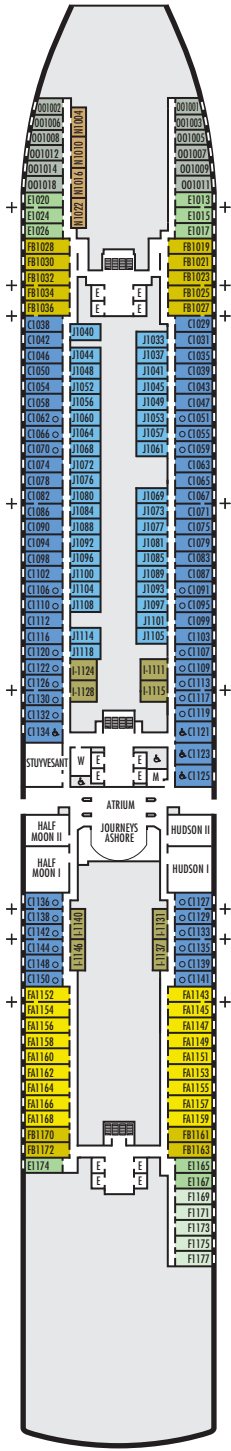

MAIN DECK
Staterooms 1001–1177

PLAZA DECK

PROMENADE DECK

BEETHOVEN DECK
Staterooms 4001–4221

GERSHWIN DECK
Staterooms 5001–5225

MOZART DECK
Staterooms 6001–6235

STATEROOM SYMBOL LEGEND

- ⊙ Triple (2 lower beds, 1 upper)
- Triple (2 lower beds, 1 sofa bed)
- Quad (2 lower beds, 1 sofa bed, 1 upper)
- ↔ Double (2 lower beds convertible to 1 king-size bed, no Murphy bed, no sofa bed)
- △ Partially obstructed view
- + Connecting rooms
- ◆ Floor-to-ceiling windows
- * Shower only
- ◆ Staterooms have solid steel verandah railings instead of clear-view Plexiglas® railings
- ♿ Suites SA7094, A6150 & A6148 and staterooms VA8147, VA8145, VA8134, VA8132, I-7108, I-7101, I-6131, I-6116, V5171, V5152, I-5129, I-5112, V5057, V5055, V5054, V5052, VH4167, VH4146, VH4107, VH4096, C1134, C1125, C1121 are wheelchair accessible, roll-in shower only.

SHIP SPECIFICATIONS & FACILITIES

- 2,650 Guests
- 1,036 Crew
- 99,500 Gross Tons
- 975 Feet Long
- 13 Guest Decks
- Wraparound Promenade Deck
- 12 Restaurants & Cafes
- 7 Entertainment Venues
- 7 Lounges/Bars
- 2 Outdoor Swimming Pools (one with sliding glass roof)
- Spa & Salon
- Fitness Center
- Suite Lounge
- Duty-free Shops
- Library/Internet Cafe
- Onboard Wi-Fi Access
- Casino
- Sport Courts

Important Note: Not all staterooms within each category have the same furniture configuration and/or facilities. Appropriate symbols within the rooms on the deck plans describe differences from the stateroom descriptions below.

AS A B BC

Vista Suites: 2 lower beds convertible to 1 queen-size bed, shower, sitting area, private verandah, refrigerator, floor-to-ceiling windows.

VERANDAH STATEROOMS

VQ VS V VA VB VC VD VE VF VH
Verandah: 2 lower beds convertible to 1 queen-size bed, shower, sitting area, private verandah, floor-to-ceiling windows. All VH-category staterooms have partially obstructed views.