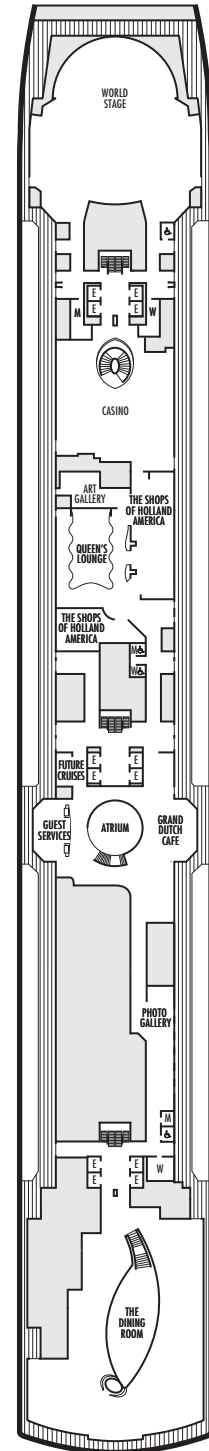

MAIN DECK
Staterooms 1001–1177

PLAZA DECK

PROMENADE DECK

BEETHOVEN DECK
Staterooms 4001–4221

GERSHWIN DECK
Staterooms 5001–5225

MOZART DECK
Staterooms 6001–6235

STATEROOM SYMBOL LEGEND

- ⊙ Triple (2 lower beds, 1 upper)
- Triple (2 lower beds, 1 sofa bed)
- Quad (2 lower beds, 1 sofa bed, 1 upper)
- ↔ Double (2 lower beds convertible to 1 king-size bed, no Murphy bed, no sofa bed)
- △ Partially obstructed view
- + Connecting rooms
- ◆ Floor-to-ceiling windows
- * Shower only
- ◆ Staterooms have solid steel verandah railings instead of clear-view Plexiglas® railings
- ♿ Suites SA7094, A6150 & A6148 and staterooms VA8147, VA8145, VA8134, VA8132, I-7108, I-7101, I-6131, I-6116, V5171, V5152, I-5129, I-5112, V5057, V5055, V5054, V5052, VH4167, VH4146, VH4107, VH4096, C1134, C1125, C1121 are wheelchair accessible, roll-in shower only.

SHIP SPECIFICATIONS & FACILITIES

- 2,650 Guests
- 1,036 Crew
- 99,500 Gross Tons
- 975 Feet Long
- 13 Guest Decks
- Wraparound Promenade Deck
- 12 Restaurants & Cafes
- 7 Entertainment Venues
- 7 Lounges/Bars
- 2 Outdoor Swimming Pools (one with sliding glass roof)
- Spa & Salon
- Fitness Center
- Suite Lounge
- Duty-free Shops
- Library/Internet Cafe
- Onboard Wi-Fi Access
- Casino
- Sport Courts

Important Note: Not all staterooms within each category have the same furniture configuration and/or facilities. Appropriate symbols within the rooms on the deck plans describe differences from the stateroom descriptions below.

VERANDAH SUITES

PS

Pinnacle Suite: Bedroom with 1 king-size bed, oversized whirlpool bath & shower & additional shower stall, living room, dining room, dressing room, private verandah with whirlpool, pantry, 1 sofa bed for 2 persons, microwave, refrigerator, guest toilet, private stereo system, floor-to-ceiling windows.