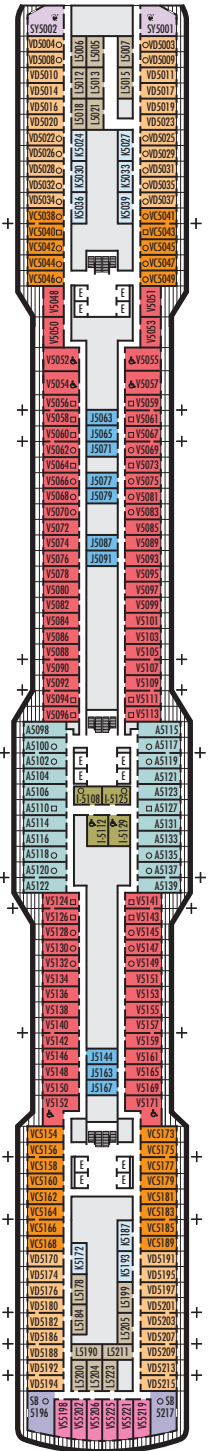

MAIN DECK
Staterooms 1001–1177

PLAZA DECK

PROMENADE DECK

BEETHOVEN DECK
Staterooms 4001–4221

GERSHWIN DECK
Staterooms 5001–5225

MOZART DECK
Staterooms 6001–6235

STATEROOM SYMBOL LEGEND

- ⊙ Triple (2 lower beds, 1 upper)
- Triple (2 lower beds, 1 sofa bed)
- Quad (2 lower beds, 1 sofa bed, 1 upper)
- ↔ Double (2 lower beds convertible to 1 king-size bed, no Murphy bed, no sofa bed)
- △ Partially obstructed view
- + Connecting rooms
- ◆ Floor-to-ceiling windows
- * Shower only
- ◆ Staterooms have solid steel verandah railings instead of clear-view Plexiglas® railings
- ♿ Suites SA7094, A6150 & A6148 and staterooms VA8147, VA8145, VA8134, VA8132, I-7108, I-7101, I-6131, I-6116, V5171, V5152, I-5129, I-5112, V5057, V5055, V5054, V5052, VH4167, VH4146, VH4107, VH4096, C1134, C1125, C1121 are wheelchair accessible, roll-in shower only.

SHIP SPECIFICATIONS & FACILITIES

- 2,650 Guests
- 1,036 Crew
- 99,500 Gross Tons
- 975 Feet Long
- 13 Guest Decks
- Wraparound Promenade Deck
- 12 Restaurants & Cafes
- 7 Entertainment Venues
- 7 Lounges/Bars
- 2 Outdoor Swimming Pools (one with sliding glass roof)
- Spa & Salon
- Fitness Center
- Suite Lounge
- Duty-free Shops
- Library/Internet Cafe
- Onboard Wi-Fi Access
- Casino
- Sport Courts

SCHUBERT DECK
Staterooms 7001–7195

NAVIGATION DECK
Staterooms 8001–8201

LIDO DECK

PANORAMA DECK
Staterooms 10001–10055

SUN DECK
Staterooms 11001–11055

MS KONINGS DAM

DECK PLANS & STATEROOMS

The deck plans are color-coded by category of stateroom, and the category letter precedes the stateroom number in each room. All staterooms are equipped with interactive LED television with On Demand movies, programming and Multichannel music; mini-bar; mini-safe; data port; telephone.

Important Note: Not all staterooms within each category have the same furniture configuration and/or facilities. Appropriate symbols within the rooms on the deck plans describe differences from the stateroom descriptions below.