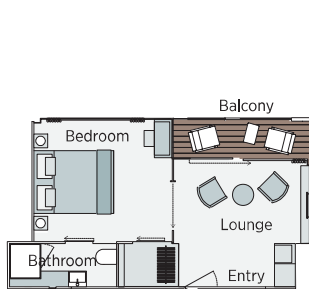

Danube, Rhine, Main & Moselle deck plans

Emerald Dawn, Emerald Sun & Emerald Luna

• Built: 2015 & 2020 • Length: 443ft (135m) • Guests: 180 • Cabins: 91 • Crew Members: 52

Sun Deck

Horizon Deck

Vista Deck

Riviera Deck

Cabin Categories		
Horizon Deck		Size ft² (m²)
CAT SA	Owner's One-Bedroom Suite	315ft² (29.3m²)
CAT S	Grand Balcony Suite*	210ft² (19.5m²)
CAT A	Emerald Panorama Balcony Suite	180ft² (16.7m²)
Vista Deck		Size ft² (m²)
CAT B	Emerald Panorama Balcony Suite	180ft² (16.7m²)
CAT C	Emerald Panorama Balcony Suite	180ft² (16.7m²)
Riviera Deck		Size ft² (m²)
CAT D	Emerald Stateroom	162ft² (15m²)
CAT E	Emerald Stateroom	162ft² (15m²)
CAT ES	Emerald Single Stateroom	117ft² (10.9m²)

Owner's One-Bedroom Suite
315ft² (29.3m²)

CAT SA

Grand Balcony Suite
210ft² (19.5m²)

CAT S

Emerald Panorama Balcony Suite
180ft² (16.7m²)

CAT A CAT B CAT C

Emerald Stateroom
162ft² (15m²)

CAT D CAT E

* Cabin 316 has a slightly varied layout.