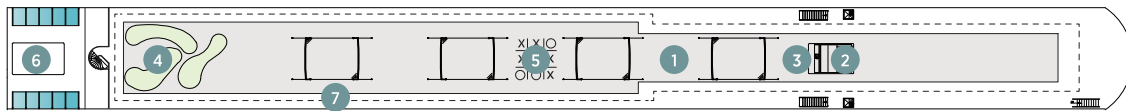

Danube, Rhine, Main & Moselle deck plans

Emerald Dawn, Emerald Sun & Emerald Luna

• Built: 2015 & 2020 • Length: 443ft (135m) • Guests: 180 • Cabins: 91 • Crew Members: 52

Sun Deck

Horizon Deck

Vista Deck

Riviera Deck

Cabin Categories		
Horizon Deck		Size ft² (m²)
CAT SA	Owner's One-Bedroom Suite	315ft² (29.3m²)
CAT S	Grand Balcony Suite*	210ft² (19.5m²)
CAT A	Emerald Panorama Balcony Suite	180ft² (16.7m²)
Vista Deck		Size ft² (m²)
CAT B	Emerald Panorama Balcony Suite	180ft² (16.7m²)
CAT C	Emerald Panorama Balcony Suite	180ft² (16.7m²)
Riviera Deck		Size ft² (m²)
CAT D	Emerald Stateroom	162ft² (15m²)
CAT E	Emerald Stateroom	162ft² (15m²)
CAT ES	Emerald Single Stateroom	117ft² (10.9m²)

Owner's One-Bedroom Suite
315ft² (29.3m²)

CAT SA

Grand Balcony Suite
210ft² (19.5m²)

CAT S

Emerald Panorama Balcony Suite
180ft² (16.7m²)

CAT A CAT B CAT C

Emerald Stateroom
162ft² (15m²)

CAT D CAT E