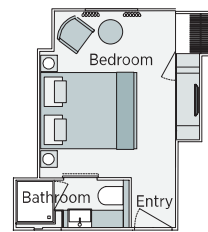

Cabin Categories		
Horizon Deck		Size ft² (m²)
CAT SA	Owner's One-Bedroom Suite	315ft² (29.3m²)
CAT S	Grand Balcony Suite*	210ft² (19.5m²)
CAT A	Emerald Panorama Balcony Suite	180ft² (16.7m²)
Vista Deck		Size ft² (m²)
CAT B	Emerald Panorama Balcony Suite	180ft² (16.7m²)
CAT C	Emerald Panorama Balcony Suite	180ft² (16.7m²)
Riviera Deck		Size ft² (m²)
CAT D	Emerald Stateroom	162ft² (15m²)
CAT E	Emerald Stateroom	162ft² (15m²)
CAT ES	Emerald Single Stateroom	117ft² (10.9m²)

Owner's One-Bedroom Suite
315ft² (29.3m²)

CAT SA

Grand Balcony Suite
210ft² (19.5m²)

CAT S

Emerald Panorama Balcony Suite
180ft² (16.7m²)

CAT A CAT B CAT C

Emerald Stateroom
162ft² (15m²)

CAT D CAT E

Emerald Single Stateroom
117ft² (10.9m²)

CAT ES

Important Information: The cabin and deck plans, sizes and photographs are an indication only and are subject to variation.

[^] Due to safety, the Sun Deck will be closed when travelling under low bridges.

* Cabin 316 has a slightly varied layout.