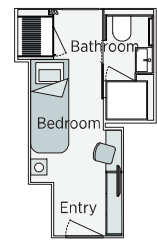

Cabin Categories		
Horizon Deck		Size ft² (m²)
CAT SA	Owner's One-Bedroom Suite	315ft² (29.3m²)
CAT S	Grand Balcony Suite*	210ft² (19.5m²)
CAT A	Emerald Panorama Balcony Suite	180ft² (16.7m²)
Vista Deck		Size ft² (m²)
CAT B	Emerald Panorama Balcony Suite	180ft² (16.7m²)
CAT C	Emerald Panorama Balcony Suite	180ft² (16.7m²)
Riviera Deck		Size ft² (m²)
CAT D	Emerald Stateroom	162ft² (15m²)
CAT E	Emerald Stateroom	162ft² (15m²)
CAT ES	Emerald Single Stateroom	117ft² (10.9m²)

Owner's One-Bedroom Suite
315ft² (29.3m²)

CAT SA

Grand Balcony Suite
210ft² (19.5m²)

CAT S

Emerald Panorama Balcony Suite
180ft² (16.7m²)

CAT A CAT B CAT C

Emerald Stateroom
162ft² (15m²)

CAT D CAT E

Emerald Single Stateroom
117ft² (10.9m²)

CAT ES

Important Information: The cabin and deck plans, sizes and photographs are an indication only and are subject to variation.

[^] Due to safety, the Sun Deck will be closed when travelling under low bridges.

* Cabin 316 has a slightly varied layout.