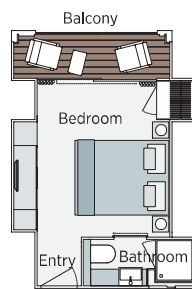

Danube, Rhine, Main & Moselle deck plans

Emerald Dawn, Emerald Sun & Emerald Luna

• Built: 2015 & 2020 • Length: 443ft (135m) • Guests: 180 • Cabins: 91 • Crew Members: 52

Sun Deck

Horizon Deck

Vista Deck

Riviera Deck

Cabin Categories		
Horizon Deck		Size ft² (m²)
CAT SA	Owner's One-Bedroom Suite	315ft² (29.3m²)
CAT S	Grand Balcony Suite*	210ft² (19.5m²)
CAT A	Emerald Panorama Balcony Suite	180ft² (16.7m²)
Vista Deck		Size ft² (m²)
CAT B	Emerald Panorama Balcony Suite	180ft² (16.7m²)
CAT C	Emerald Panorama Balcony Suite	180ft² (16.7m²)
Riviera Deck		Size ft² (m²)
CAT D	Emerald Stateroom	162ft² (15m²)
CAT E	Emerald Stateroom	162ft² (15m²)
CAT ES	Emerald Single Stateroom	117ft² (10.9m²)

Owner's One-Bedroom Suite
315ft² (29.3m²)

CAT SA

Grand Balcony Suite
210ft² (19.5m²)

CAT S

Emerald Panorama Balcony Suite
180ft² (16.7m²)

CAT A CAT B CAT C

Emerald Stateroom
162ft² (15m²)

CAT D CAT E

* Cabin 316 has a slightly varied layout.