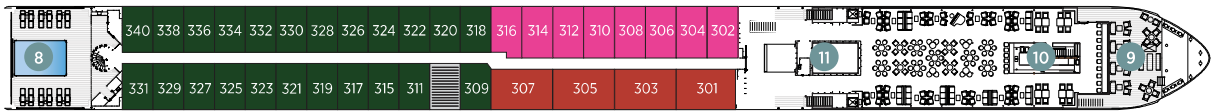

Danube, Rhine, Main & Moselle deck plans

Emerald Dawn, Emerald Sun & Emerald Luna

• Built: 2015 & 2020 • Length: 443ft (135m) • Guests: 180 • Cabins: 91 • Crew Members: 52

Sun Deck

Horizon Deck

Vista Deck

Riviera Deck

Cabin Categories		
Horizon Deck		Size ft² (m²)
CAT SA	Owner's One-Bedroom Suite	315ft² (29.3m²)
CAT S	Grand Balcony Suite*	210ft² (19.5m²)
CAT A	Emerald Panorama Balcony Suite	180ft² (16.7m²)
Vista Deck		Size ft² (m²)
CAT B	Emerald Panorama Balcony Suite	180ft² (16.7m²)
CAT C	Emerald Panorama Balcony Suite	180ft² (16.7m²)
Riviera Deck		Size ft² (m²)
CAT D	Emerald Stateroom	162ft² (15m²)
CAT E	Emerald Stateroom	162ft² (15m²)
CAT ES	Emerald Single Stateroom	117ft² (10.9m²)

- 1 Sun Deck with Deck Chairs[^]
- 2 Navigation Bridge
- 3 Sky Barbecue
- 4 Golf Putting Green
- 5 Games Area
- 6 Retractable Glass Roof
- 7 Walking Track
- 8 Daytime Pool & Bar/Evening Cinema
- 9 The Terrace
- 10 Horizon Bar & Lounge
- 11 Elevator
- 12 Reception
- 13 Wellness Area
- 14 Fitness Area
- 15 Reflections Restaurant

Owner's One-Bedroom Suite
315ft² (29.3m²)

CAT SA

Grand Balcony Suite
210ft² (19.5m²)

CAT S

Emerald Panorama Balcony Suite
180ft² (16.7m²)

CAT A CAT B CAT C

Emerald Stateroom
162ft² (15m²)

CAT D CAT E