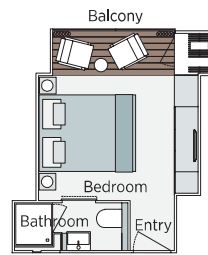

Cabin Categories		
Horizon Deck		Size ft² (m²)
CAT SA	Owner's One-Bedroom Suite	315ft² (29.3m²)
CAT S	Grand Balcony Suite*	210ft² (19.5m²)
CAT A	Emerald Panorama Balcony Suite	180ft² (16.7m²)
Vista Deck		Size ft² (m²)
CAT B	Emerald Panorama Balcony Suite	180ft² (16.7m²)
CAT C	Emerald Panorama Balcony Suite	180ft² (16.7m²)
Riviera Deck		Size ft² (m²)
CAT D	Emerald Stateroom	162ft² (15m²)
CAT E	Emerald Stateroom	162ft² (15m²)
CAT ES	Emerald Single Stateroom	117ft² (10.9m²)

Owner's One-Bedroom Suite
315ft² (29.3m²)

CAT SA

Grand Balcony Suite
210ft² (19.5m²)

CAT S

Emerald Panorama Balcony Suite
180ft² (16.7m²)

CAT A CAT B CAT C

Emerald Stateroom
162ft² (15m²)

CAT D CAT E