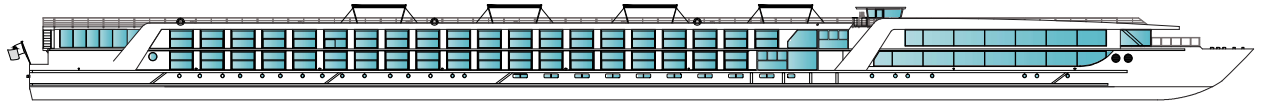

Danube, Rhine, Main & Moselle deck plans

Emerald Dawn, Emerald Sun & Emerald Luna

• Built: 2015 & 2020 • Length: 443ft (135m) • Guests: 180 • Cabins: 91 • Crew Members: 52

Sun Deck

Horizon Deck

Vista Deck

Riviera Deck

Cabin Categories		
Horizon Deck		Size ft² (m²)
CAT SA	Owner's One-Bedroom Suite	315ft² (29.3m²)
CAT S	Grand Balcony Suite*	210ft² (19.5m²)
CAT A	Emerald Panorama Balcony Suite	180ft² (16.7m²)
Vista Deck		Size ft² (m²)
CAT B	Emerald Panorama Balcony Suite	180ft² (16.7m²)
CAT C	Emerald Panorama Balcony Suite	180ft² (16.7m²)
Riviera Deck		Size ft² (m²)
CAT D	Emerald Stateroom	162ft² (15m²)
CAT E	Emerald Stateroom	162ft² (15m²)
CAT ES	Emerald Single Stateroom	117ft² (10.9m²)