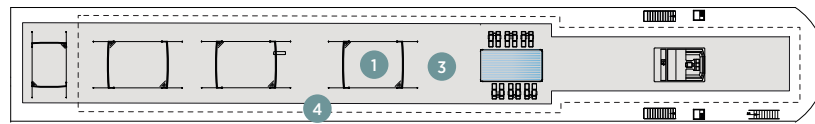

Douro deck plans

Emerald Radiance

• Built: 2017 • Length: 292ft (89m) • Guests: 112 • Cabins: 56 • Crew Members: 37

Sun Deck

Horizon Deck

Vista Deck

Riviera Deck

Cabin Categories		
Horizon Deck		Size ft ² (m ²)
CAT RA	Emerald Riverview Suite	300ft ² (27.9m ²)
CAT SA	Owner's One-Bedroom Suite	285ft ² (26.5m ²)
CAT P	Emerald Panorama Balcony Suite	170ft ² (15.8m ²)
CAT A	Emerald Panorama Balcony Suite	160ft ² (14.9m ²)
Vista Deck		Size ft ² (m ²)
CAT R	Emerald Panorama Balcony Suite	188ft ² (17.5m ²)
CAT B	Emerald Panorama Balcony Suite	160ft ² (14.9m ²)
CAT C	Emerald Panorama Balcony Suite	160ft ² (14.9m ²)
Riviera Deck		Size ft ² (m ²)
CAT D	Emerald Stateroom	170ft ² (15.8m ²)
CAT E	Emerald Stateroom	160ft ² (14.9m ²)
CAT F	Emerald Stateroom	153ft ² (14.3m ²)

- 1 Sun Deck with Deck Chairs[^]
- 2 Navigation Bridge
- 3 Sky Barbecue
- 4 Walking Track
- 5 Spa-style Serenity Pool
- 6 The Terrace
- 7 Horizon Bar & Lounge
- 8 Lift
- 9 Reception
- 10 Wellness Area
- 11 Fitness Area
- 12 Reflections Restaurant

Emerald Riverview Suite
300ft² (27.9m²)
CAT RA

Owner's One-Bedroom Suite
285ft² (26.5m²)
CAT SA

Emerald Panorama Balcony Suite
188ft² (17.5m²) - 160ft² (14.9m²)
CAT P CAT A CAT R CAT B CAT C

Emerald Stateroom
153ft² (14.3m²) - 170ft² (15.8m²)
CAT D CAT E CAT F