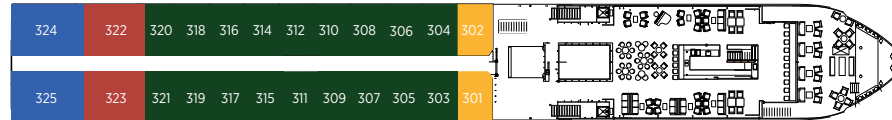

Douro deck plans

Emerald Radiance

• Built: 2017 • Length: 292ft (89m) • Guests: 112 • Cabins: 56 • Crew Members: 37

Sun Deck

Horizon Deck

Vista Deck

Riviera Deck

Cabin Categories		
Horizon Deck		Size ft ² (m ²)
CAT RA	Emerald Riverview Suite	300ft ² (27.9m ²)
CAT SA	Owner's One-Bedroom Suite	285ft ² (26.5m ²)
CAT P	Emerald Panorama Balcony Suite	170ft ² (15.8m ²)
CAT A	Emerald Panorama Balcony Suite	160ft ² (14.9m ²)
Vista Deck		Size ft ² (m ²)
CAT R	Emerald Panorama Balcony Suite	188ft ² (17.5m ²)
CAT B	Emerald Panorama Balcony Suite	160ft ² (14.9m ²)
CAT C	Emerald Panorama Balcony Suite	160ft ² (14.9m ²)
Riviera Deck		Size ft ² (m ²)
CAT D	Emerald Stateroom	170ft ² (15.8m ²)
CAT E	Emerald Stateroom	160ft ² (14.9m ²)
CAT F	Emerald Stateroom	153ft ² (14.3m ²)