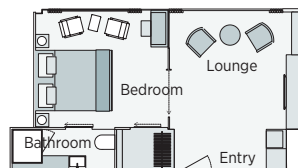

Douro deck plans

Emerald Radiance

• Built: 2017 • Length: 292ft (89m) • Guests: 112 • Cabins: 56 • Crew Members: 37

Sun Deck

Horizon Deck

Vista Deck

Riviera Deck

Cabin Categories		
Horizon Deck		Size ft ² (m ²)
CAT RA	Emerald Riverview Suite	300ft ² (27.9m ²)
CAT SA	Owner's One-Bedroom Suite	285ft ² (26.5m ²)
CAT P	Emerald Panorama Balcony Suite	170ft ² (15.8m ²)
CAT A	Emerald Panorama Balcony Suite	160ft ² (14.9m ²)
Vista Deck		Size ft ² (m ²)
CAT R	Emerald Panorama Balcony Suite	188ft ² (17.5m ²)
CAT B	Emerald Panorama Balcony Suite	160ft ² (14.9m ²)
CAT C	Emerald Panorama Balcony Suite	160ft ² (14.9m ²)
Riviera Deck		Size ft ² (m ²)
CAT D	Emerald Stateroom	170ft ² (15.8m ²)
CAT E	Emerald Stateroom	160ft ² (14.9m ²)
CAT F	Emerald Stateroom	153ft ² (14.3m ²)

- 1 Sun Deck with Deck Chairs[^]
- 2 Navigation Bridge
- 3 Sky Barbecue
- 4 Walking Track
- 5 Spa-style Serenity Pool
- 6 The Terrace
- 7 Horizon Bar & Lounge
- 8 Lift
- 9 Reception
- 10 Wellness Area
- 11 Fitness Area
- 12 Reflections Restaurant

Emerald Riverview Suite
300ft² (27.9m²)
CAT RA

Owner's One-Bedroom Suite
285ft² (26.5m²)
CAT SA

Emerald Panorama Balcony Suite
188ft² (17.5m²) - 160ft² (14.9m²)
CAT P CAT A CAT R CAT B CAT C

Emerald Stateroom
153ft² (14.3m²) - 170ft² (15.8m²)
CAT D CAT E CAT F