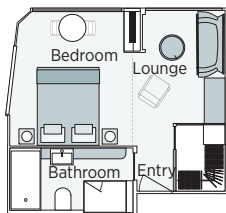

Douro deck plans

Emerald Radiance

• Built: 2017 • Length: 292ft (89m) • Guests: 112 • Cabins: 56 • Crew Members: 37

Sun Deck

Horizon Deck

Vista Deck

Riviera Deck

Cabin Categories		
Horizon Deck		Size ft ² (m ²)
CAT RA	Emerald Riverview Suite	300ft ² (27.9m ²)
CAT SA	Owner's One-Bedroom Suite	285ft ² (26.5m ²)
CAT P	Emerald Panorama Balcony Suite	170ft ² (15.8m ²)
CAT A	Emerald Panorama Balcony Suite	160ft ² (14.9m ²)
Vista Deck		Size ft ² (m ²)
CAT R	Emerald Panorama Balcony Suite	188ft ² (17.5m ²)
CAT B	Emerald Panorama Balcony Suite	160ft ² (14.9m ²)
CAT C	Emerald Panorama Balcony Suite	160ft ² (14.9m ²)
Riviera Deck		Size ft ² (m ²)
CAT D	Emerald Stateroom	170ft ² (15.8m ²)
CAT E	Emerald Stateroom	160ft ² (14.9m ²)
CAT F	Emerald Stateroom	153ft ² (14.3m ²)

- 1 Sun Deck with Deck Chairs[^]
- 2 Navigation Bridge
- 3 Sky Barbecue
- 4 Walking Track
- 5 Spa-style Serenity Pool
- 6 The Terrace
- 7 Horizon Bar & Lounge
- 8 Lift
- 9 Reception
- 10 Wellness Area
- 11 Fitness Area
- 12 Reflections Restaurant

Emerald Riverview Suite
300ft² (27.9m²)
CAT RA

Owner's One-Bedroom Suite
285ft² (26.5m²)
CAT SA

Emerald Panorama Balcony Suite
188ft² (17.5m²) - 160ft² (14.9m²)
CAT P CAT A CAT R CAT B CAT C

Emerald Stateroom
153ft² (14.3m²) - 170ft² (15.8m²)
CAT D CAT E CAT F