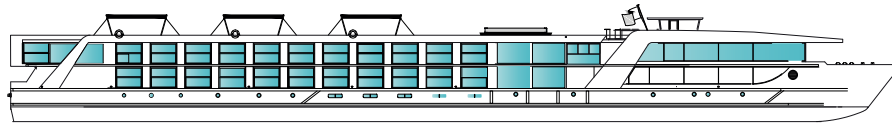

Douro deck plans

Emerald Radiance

• Built: 2017 • Length: 292ft (89m) • Guests: 112 • Cabins: 56 • Crew Members: 37

Sun Deck

Horizon Deck

Vista Deck

Riviera Deck

Cabin Categories		
Horizon Deck		Size ft ² (m ²)
CAT RA	Emerald Riverview Suite	300ft ² (27.9m ²)
CAT SA	Owner's One-Bedroom Suite	285ft ² (26.5m ²)
CAT P	Emerald Panorama Balcony Suite	170ft ² (15.8m ²)
CAT A	Emerald Panorama Balcony Suite	160ft ² (14.9m ²)
Vista Deck		Size ft ² (m ²)
CAT R	Emerald Panorama Balcony Suite	188ft ² (17.5m ²)
CAT B	Emerald Panorama Balcony Suite	160ft ² (14.9m ²)
CAT C	Emerald Panorama Balcony Suite	160ft ² (14.9m ²)
Riviera Deck		Size ft ² (m ²)
CAT D	Emerald Stateroom	170ft ² (15.8m ²)
CAT E	Emerald Stateroom	160ft ² (14.9m ²)
CAT F	Emerald Stateroom	153ft ² (14.3m ²)

- 1 Sun Deck with Deck Chairs[^]
- 2 Navigation Bridge
- 3 Sky Barbecue
- 4 Walking Track
- 5 Spa-style Serenity Pool
- 6 The Terrace
- 7 Horizon Bar & Lounge
- 8 Lift
- 9 Reception
- 10 Wellness Area
- 11 Fitness Area
- 12 Reflections Restaurant