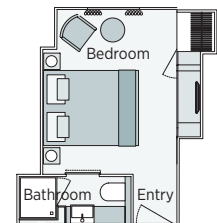

Douro deck plans

Emerald Radiance

• Built: 2017 • Length: 292ft (89m) • Guests: 112 • Cabins: 56 • Crew Members: 37

Sun Deck

Horizon Deck

Vista Deck

Riviera Deck

Cabin Categories		
Horizon Deck		Size ft ² (m ²)
CAT RA	Emerald Riverview Suite	300ft ² (27.9m ²)
CAT SA	Owner's One-Bedroom Suite	285ft ² (26.5m ²)
CAT P	Emerald Panorama Balcony Suite	170ft ² (15.8m ²)
CAT A	Emerald Panorama Balcony Suite	160ft ² (14.9m ²)
Vista Deck		Size ft ² (m ²)
CAT R	Emerald Panorama Balcony Suite	188ft ² (17.5m ²)
CAT B	Emerald Panorama Balcony Suite	160ft ² (14.9m ²)
CAT C	Emerald Panorama Balcony Suite	160ft ² (14.9m ²)
Riviera Deck		Size ft ² (m ²)
CAT D	Emerald Stateroom	170ft ² (15.8m ²)
CAT E	Emerald Stateroom	160ft ² (14.9m ²)
CAT F	Emerald Stateroom	153ft ² (14.3m ²)

- 1 Sun Deck with Deck Chairs[^]
- 2 Navigation Bridge
- 3 Sky Barbecue
- 4 Walking Track
- 5 Spa-style Serenity Pool
- 6 The Terrace
- 7 Horizon Bar & Lounge
- 8 Lift
- 9 Reception
- 10 Wellness Area
- 11 Fitness Area
- 12 Reflections Restaurant

Emerald Riverview Suite
300ft² (27.9m²)
CAT RA

Owner's One-Bedroom Suite
285ft² (26.5m²)
CAT SA

Emerald Panorama Balcony Suite
188ft² (17.5m²) - 160ft² (14.9m²)
CAT P CAT A CAT R CAT B CAT C

Emerald Stateroom
153ft² (14.3m²) - 170ft² (15.8m²)
CAT D CAT E CAT F