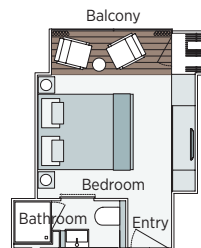

Douro deck plans

Emerald Radiance

• Built: 2017 • Length: 292ft (89m) • Guests: 112 • Cabins: 56 • Crew Members: 37

Sun Deck

Horizon Deck

Vista Deck

Riviera Deck

Cabin Categories		
Horizon Deck		Size ft ² (m ²)
CAT RA	Emerald Riverview Suite	300ft ² (27.9m ²)
CAT SA	Owner's One-Bedroom Suite	285ft ² (26.5m ²)
CAT P	Emerald Panorama Balcony Suite	170ft ² (15.8m ²)
CAT A	Emerald Panorama Balcony Suite	160ft ² (14.9m ²)
Vista Deck		Size ft ² (m ²)
CAT R	Emerald Panorama Balcony Suite	188ft ² (17.5m ²)
CAT B	Emerald Panorama Balcony Suite	160ft ² (14.9m ²)
CAT C	Emerald Panorama Balcony Suite	160ft ² (14.9m ²)
Riviera Deck		Size ft ² (m ²)
CAT D	Emerald Stateroom	170ft ² (15.8m ²)
CAT E	Emerald Stateroom	160ft ² (14.9m ²)
CAT F	Emerald Stateroom	153ft ² (14.3m ²)

Emerald Riverview Suite
300ft² (27.9m²)
CAT RA

Owner's One-Bedroom Suite
285ft² (26.5m²)
CAT SA

Emerald Panorama Balcony Suite
188ft² (17.5m²) - 160ft² (14.9m²)
CAT P CAT A CAT R CAT B CAT C

Emerald Stateroom
153ft² (14.3m²) - 170ft² (15.8m²)
CAT D CAT E CAT F