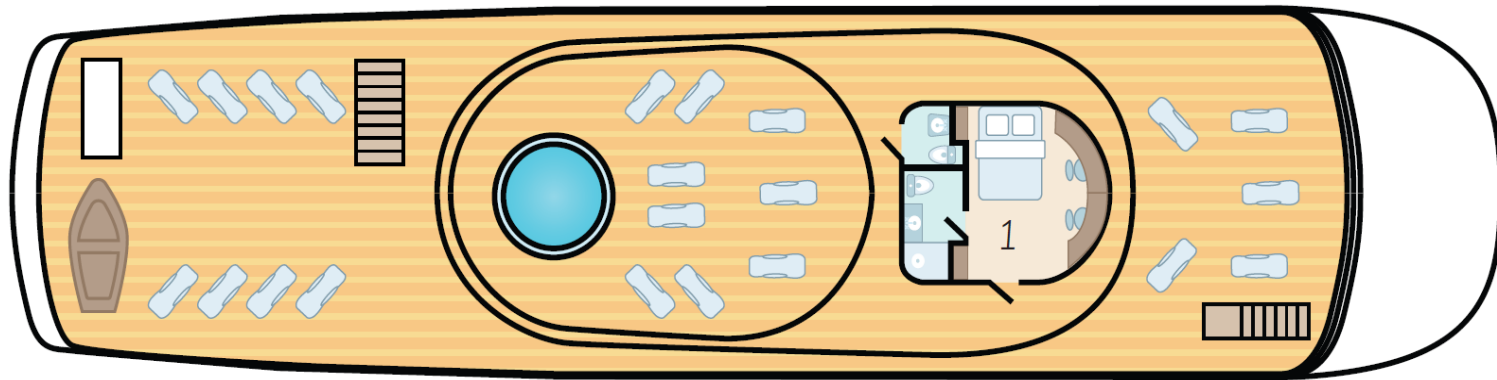

M/S ADRIATIC BLUE

The M/S Adriatic Blue is a yacht-like ship with 18 spacious air-conditioned cabins that feature private facilities.

With a comfortable salon, lounge bar, covered outdoor lounge area and a sun deck, M/S Adriatic Blue's elegant design and comfortable interior will make this a memorable cruise for you.

- 18 cabins (Maximum 36 passengers)
- 47m long x 8m wide
- Cruising speed of 8.5 knots
- Two engines
- Three generators
- 220 volts
- Free Wi-Fi access on board

M/S ADRIATIC BLUE Sun Deck

DECK FACILITIES

- Spacious 200m² sun deck
- Elegant rooftop Jacuzzi
- Comfortable sunbeds
- Shaded lounging area
- Exclusive VIP cabin

VIP CABIN 1

- Cabin (16.59m²) and washroom (2.63m²) with shower, hairdryer and mirror
- Bed Type: double 160x200cm (luggage space under bed)
- Individual air conditioning
- Windows
- Desk, chair, night lamps, safe deposit box, radio, satellite TV
- Smoke detector, fire alarm, life jackets, fireproof doors

M/S ADRIATIC BLUE Upper Deck

DECK FACILITIES

- Spacious, fully air-conditioned restaurant
- Covered lounge terrace
- Large screen LCD TV
- Panoramic windows
- Exclusive VIP cabin

VIP CABIN 2

- Cabin (14.66m²) and washroom (3.55m²) with shower, hairdryer and mirror
- Bed Type: double 160x200cm (luggage space under bed)
- Individual air conditioning
- Windows
- Desk, chair, night lamps, safe deposit box, radio, satellite TV
- Smoke detector, fire alarm, life jackets, fireproof doors