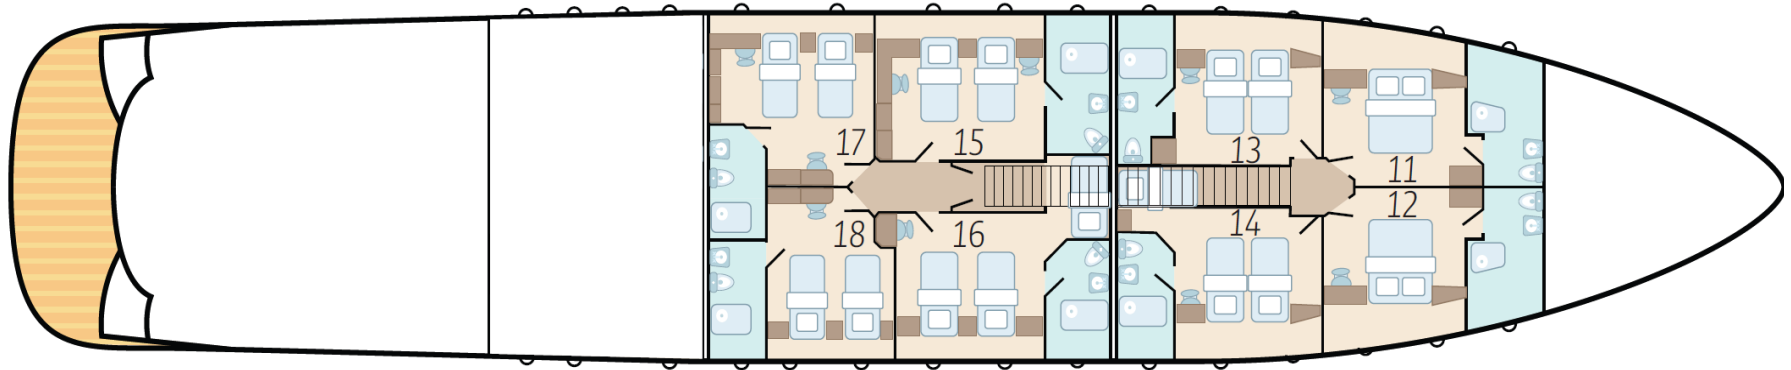

M/S ADRIATIC BLUE Lower Deck

8 STANDARD CABINS

- Beds (160x200cm or 80x200cm)
- Portholes
- Luggage space under bed
- Desk, chair, night lamps, safe, radio, satellite TV
- Shower WC, hairdryer, mirror
- Smoke detector, fire alarm, life jackets, fireproof doors
- Individual air conditioning

Cabin #	Cabin (m²)	WC (m²)	Bed Size	Bed type
11	13.63	3.33	80x200	double
12	13.63	3.33	80x200	double
13	11.68	3.78	80x200	twin
14	12.21	3.71	80x200	twin
15	13.28	4.06	80x200	twin
16	12.74	2.42	80x200	twin
17	15.02	2.7	80x200	twin
18	12.42	3.34	80x200	twin