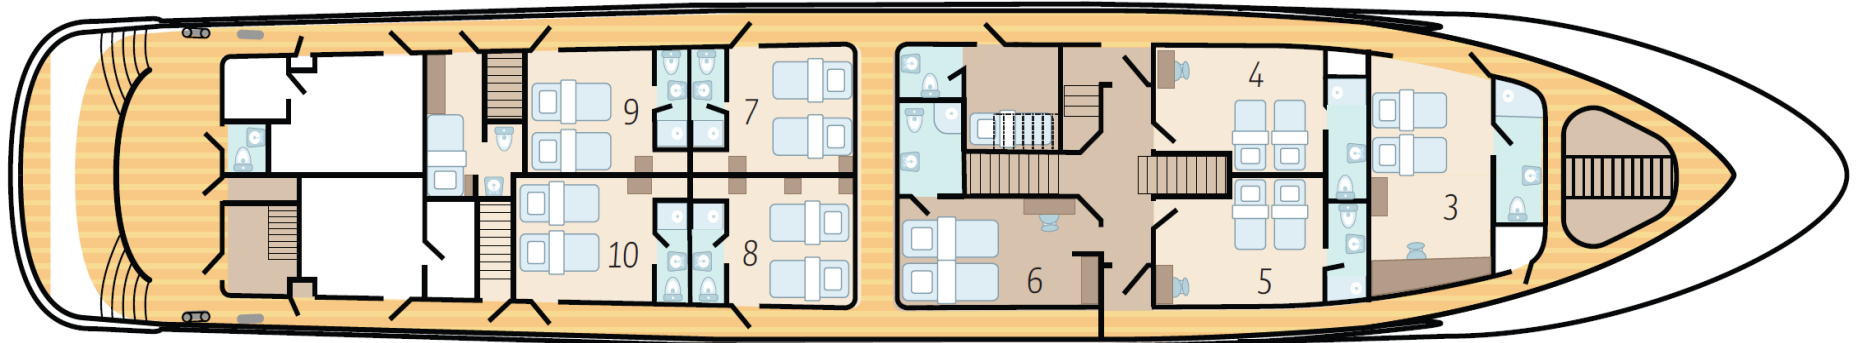

M/S ADRIATIC BLUE

The M/S Adriatic Blue is a yacht-like ship with 18 spacious air-conditioned cabins that feature private facilities.

With a comfortable salon, lounge bar, covered outdoor lounge area and a sun deck, M/S Adriatic Blue's elegant design and comfortable interior will make this a memorable cruise for you.

- 18 cabins (Maximum 36 passengers)
- 47m long x 8m wide
- Cruising speed of 8.5 knots
- Two engines
- Three generators
- 220 volts
- Free Wi-Fi access on board

M/S ADRIATIC BLUE Sun Deck

DECK FACILITIES

M/S ADRIATIC BLUE Upper Deck

DECK FACILITIES

- Spacious, fully air-conditioned restaurant
- Covered lounge terrace
- Large screen LCD TV
- Panoramic windows
- Exclusive VIP cabin

VIP CABIN 2

- Cabin (14.66m²) and washroom (3.55m²) with shower, hairdryer and mirror
- Bed Type: double 160x200cm (luggage space under bed)
- Individual air conditioning
- Windows
- Desk, chair, night lamps, safe deposit box, radio, satellite TV
- Smoke detector, fire alarm, life jackets, fireproof doors

M/S ADRIATIC BLUE Main Deck

7 STANDARD CABINS & 1 VIP CABIN

- Beds (160x200cm or 80x200cm)
- Windows for cabins 3, 4, 5, 7, 8, 9 and 10, portholes for cabin 6, all with individual air conditioning
- Luggage space under bed, desk, chair, night lamps
- Shower WC, hairdryer, mirror
- Safe deposit box, radio, satellite TV
- Smoke detector, fire alarm, life jackets, fireproof doors