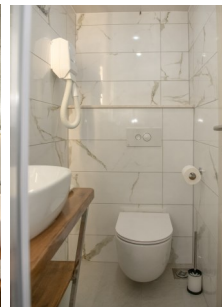

M/S ADRIATIC BLUE Main Deck

7 STANDARD CABINS & 1 VIP CABIN

- Beds (160x200cm or 80x200cm)
- Windows for cabins 3, 4, 5, 7, 8, 9 and 10, portholes for cabin 6, all with individual air conditioning
- Luggage space under bed, desk, chair, night lamps
- Shower WC, hairdryer, mirror
- Safe deposit box, radio, satellite TV
- Smoke detector, fire alarm, life jackets, fireproof doors

Cabin #	Cabin (m²)	WC (m²)	Bed Size	Bed type
3	12.48	2.5	80x200	twin
4	13.8	2.75	80x200	twin
5	14.26	2.68	80x200	twin
6	13.25	3.42	80x200	twin
7	9.95	2.5	80x200	twin
8	9.95	2.5	80x200	twin
9	9.15	2.5	80x200	twin
10	10.17	2.5	80x200	twin