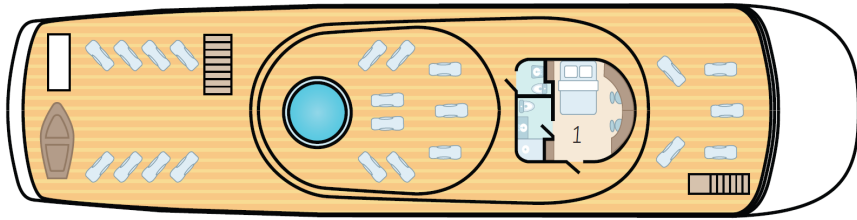

M/S ADRIATIC BLUE

SUN DECK