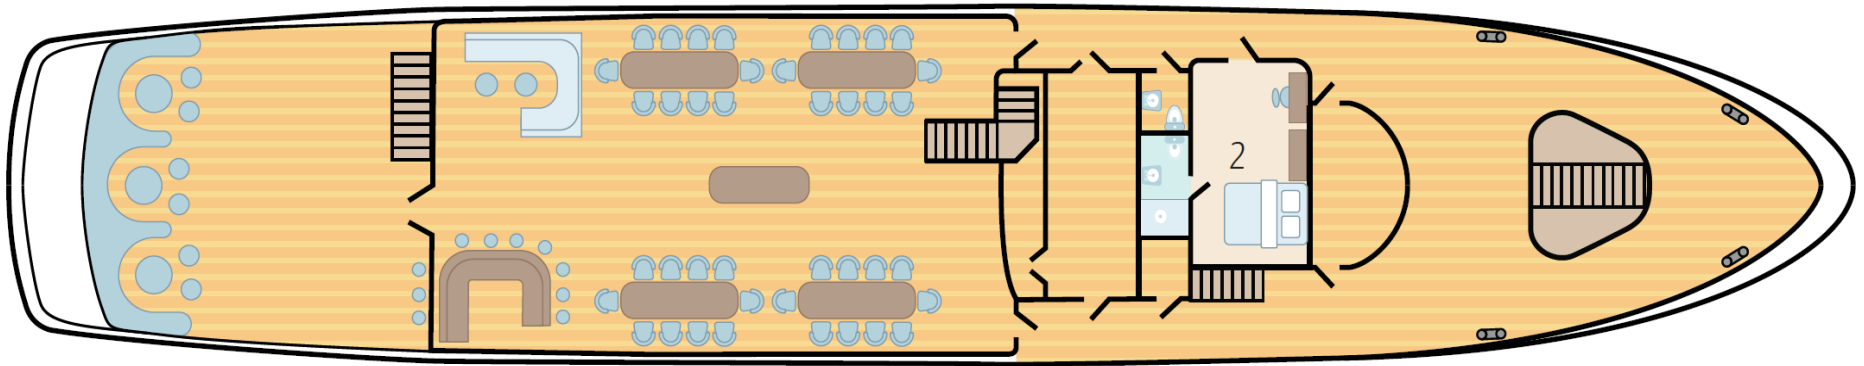

M/S ADRIATIC BLUE Upper Deck

DECK FACILITIES

- Spacious, fully air-conditioned restaurant
- Covered lounge terrace
- Large screen LCD TV
- Panoramic windows
- Exclusive VIP cabin

VIP CABIN 2

- Cabin (14.66m²) and washroom (3.55m²) with shower, hairdryer and mirror
- Bed Type: double 160x200cm (luggage space under bed)
- Individual air conditioning
- Windows
- Desk, chair, night lamps, safe deposit box, radio, satellite TV
- Smoke detector, fire alarm, life jackets, fireproof doors