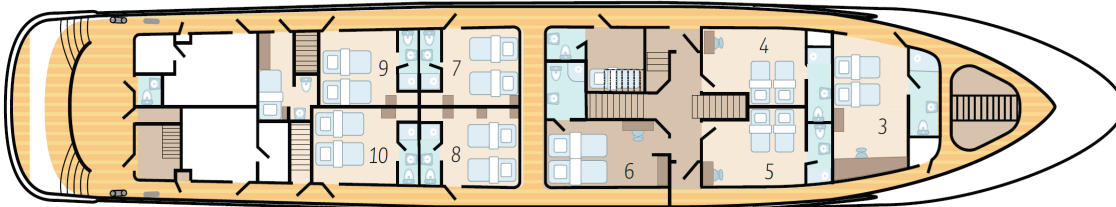

- 18 cabins (Maximum 36 passengers)
- 47m long x 8m wide
- Cruising speed of 8.5 knots
- Two engines
- Three generators
- 220 volts
- Free Wi-Fi access on board

M/S ADRIATIC BLUE Sun Deck

DECK FACILITIES

M/S ADRIATIC BLUE

SUN DECK

UPPER DECK

MAIN DECK

LOWER DECK

Cabin #	Cabin (m ²)	Bed Size	Bed type
1	16.59	160x200	double
2	14.66	160x200	double
3	12.48	90x200	twin
4	13.8	90x200	twin
5	14.26	90x200	twin
6	13.25	90x200	twin
7	9.95	90x200	twin
8	9.95	90x200	twin
9	9.15	90x200	twin
10	10.17	90x200	twin
11	13.63	90x200	double
12	13.63	90x200	double
13	11.68	90x200	twin
14	12.21	90x200	twin
15	13.28	90x200	twin
16	12.74	90x200	twin
17	15.02	90x200	twin
18	12.42	90x200	twin

IMPORTANT

Single accommodation is limited. Single cabins available are 7, 8, and 9. Cabin availability is subject to change prior to departure. Please provide your secondary cabin choice when booking.