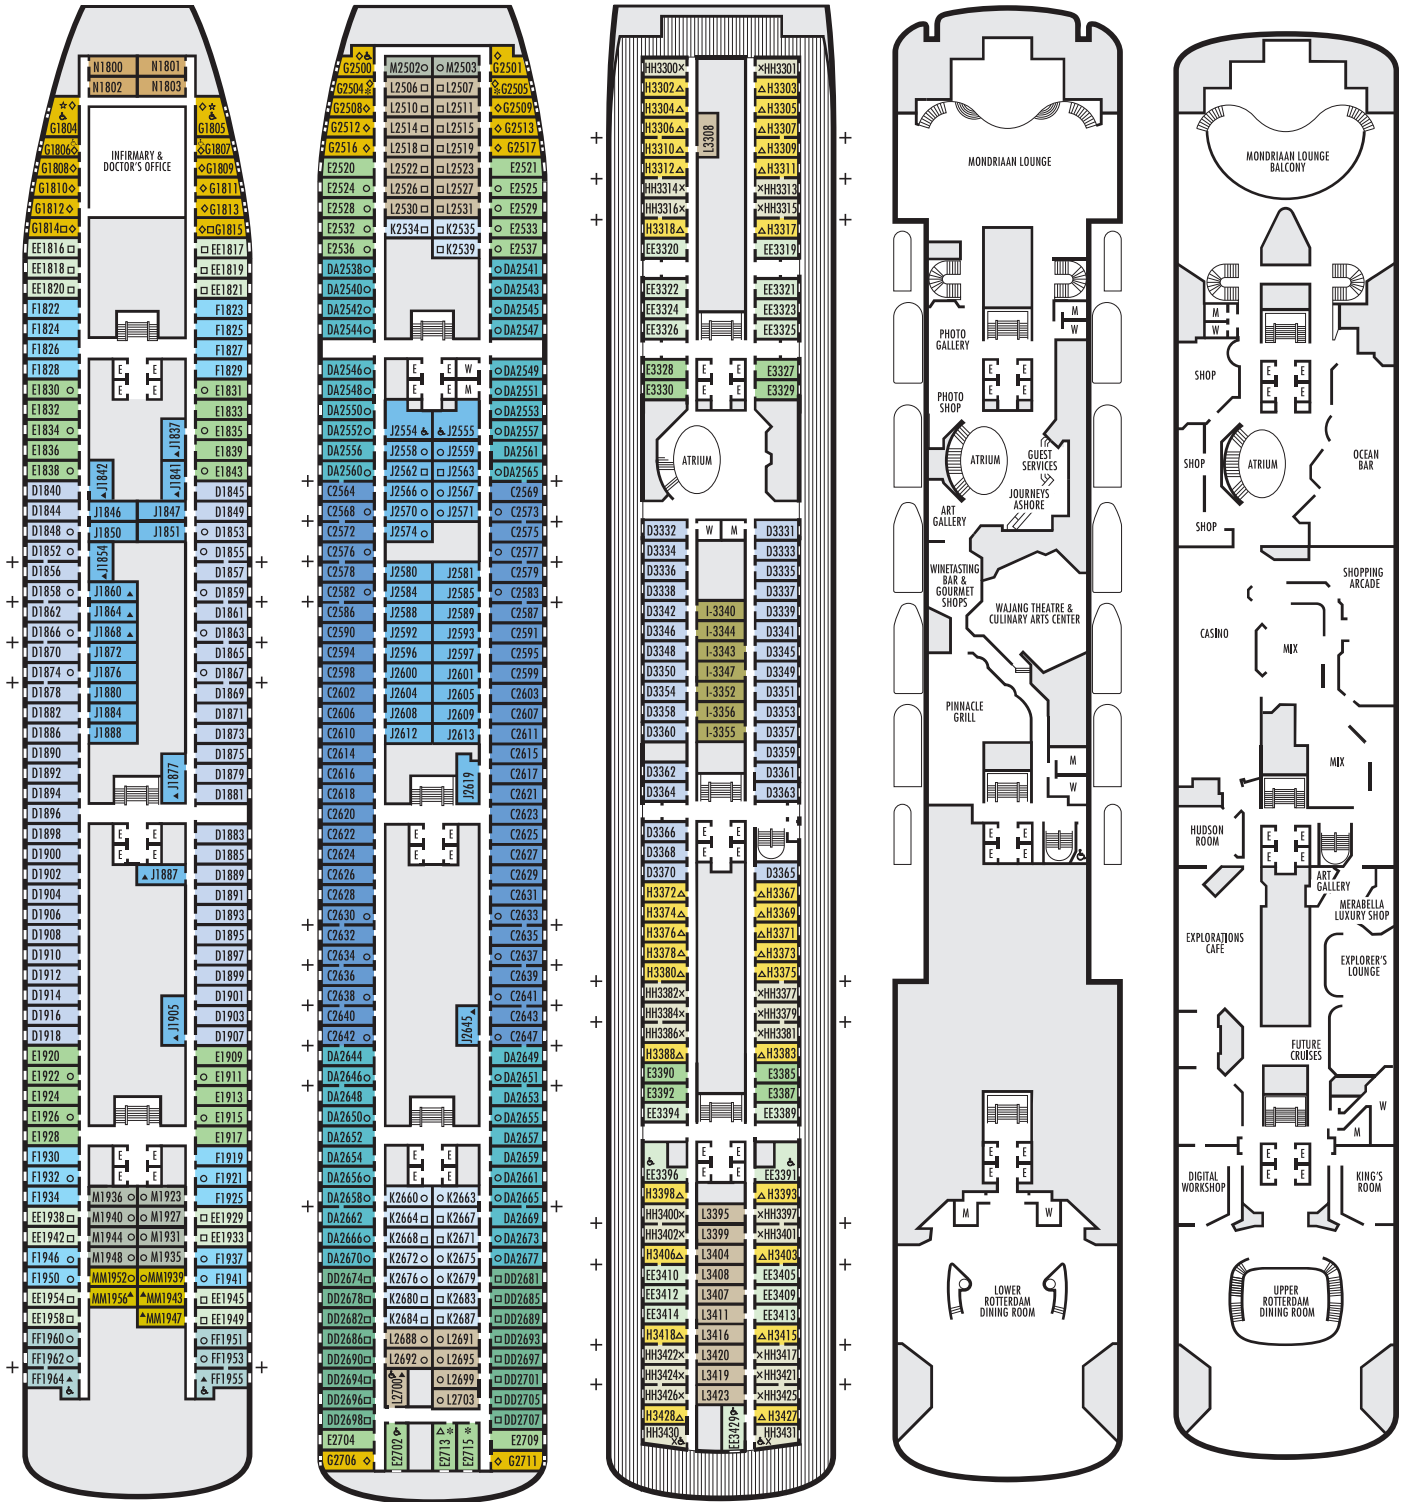

DOLPHIN DECK
Staterooms 1800–1964

MAIN DECK
Staterooms 2500–2715

LOWER PROMENADE DECK
Staterooms 3300–3431

PROMENADE DECK

UPPER PROMENADE DECK

STATEROOM SYMBOL LEGEND

- * Shower only
- Bathtub & shower
- ▲ 2 lower beds or converts to 1 queen-size
- Triple (2 lower beds, 1 sofa bed)
- Quad (2 lower beds, 1 sofa bed, 1 upper)
- △ Partial sea view
- ◇ These staterooms have portholes instead of windows
- ★ 2 lower beds not convertible to a queen-size
- × Fully obstructed view
- + Connecting rooms
- ♿ Suite SA7034 is wheelchair accessible with whirlpool bath & shower. Suites B7088, B7087, B6228 & B6225 and staterooms DA6104, EE3396, EE3391, HH3431, HH3430, EE3429, E2702, L2700, J2555, J2554, G2500, FF1964, FF1955, G1807, G1806, G1805 & G1804 are wheelchair accessible, shower only.

SHIP SPECIFICATIONS & FACILITIES

- 1,432 Guests
- 604 Crew
- 61,396 Gross Tons
- 781 Feet Long
- 10 Guest Decks
- Wraparound Promenade Deck
- 6 Restaurants & Cafes
- 6 Entertainment Venues
- 7 Lounges/Bars
- 2 Outdoor Swimming Pools (one with sliding glass roof)
- Spa & Salon
- Fitness Center
- Suite Lounge
- Duty-free Shops
- Library/Internet Cafe
- Onboard Wi-Fi Access
- Casino
- Sport Courts

MS ZAANDAM

DECK PLANS & STATEROOMS

The deck plans are color-coded by category of stateroom, and the category letter precedes the stateroom number in each room. All staterooms are equipped with flat-panel television, DVD player, telephone and multichannel music.

Important Note: Not all staterooms within each category have the same furniture configuration and/or facilities. Appropriate symbols within the rooms on the deck plans describe differences from the stateroom descriptions below.