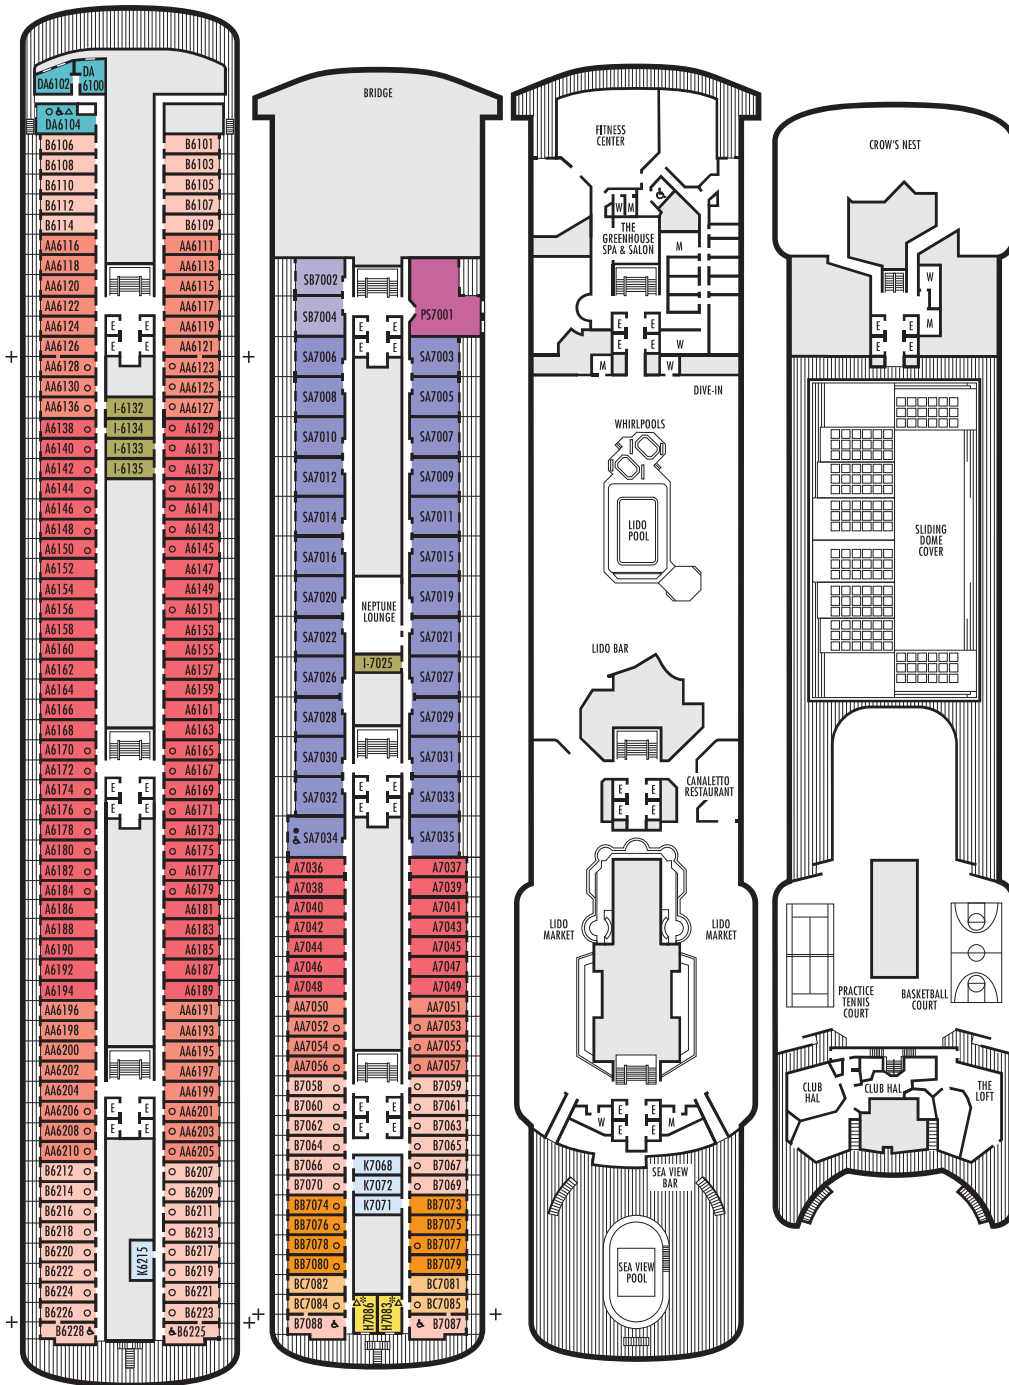

SHIP SPECIFICATIONS & FACILITIES

- 1,432 Guests
- 604 Crew
- 61,396 Gross Tons
- 781 Feet Long
- 10 Guest Decks
- Wraparound Promenade Deck
- 6 Restaurants & Cafes
- 6 Entertainment Venues
- 7 Lounges/Bars
- 2 Outdoor Swimming Pools (one with sliding glass roof)
- Spa & Salon
- Fitness Center
- Suite Lounge
- Duty-free Shops
- Library/Internet Cafe
- Onboard Wi-Fi Access
- Casino
- Sport Courts

MS ZAANDAM

DECK PLANS & STATEROOMS

The deck plans are color-coded by category of stateroom, and the category letter precedes the stateroom number in each room. All staterooms are equipped with flat-panel television, DVD player, telephone and multichannel music.

Important Note: Not all staterooms within each category have the same furniture configuration and/or facilities. Appropriate symbols within the rooms on the deck plans describe differences from the stateroom descriptions below.

VERANDAH DECK
Staterooms 6100–6228

NAVIGATION DECK
Staterooms 7001–7088

LIDO DECK

SPORTS DECK

VERANDAH SUITES

PS

Pinnacle Suite: Bedroom with 1 king-size bed, oversize whirlpool bath & shower, living room, dining room, dressing room, private verandah, pantry, 1 sofa bed for 2 persons, mini-bar, refrigerator, guest toilet, floor-to-ceiling windows.