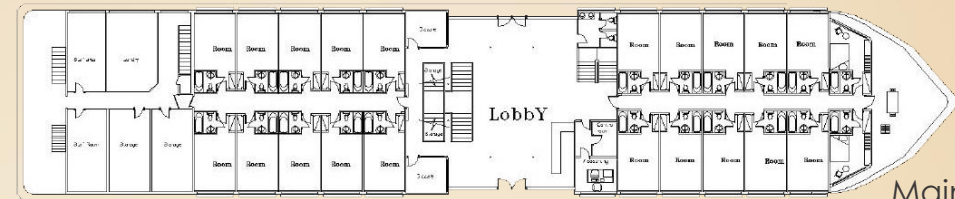

- Restaurant
- Gym cabin
- Clinic cabin
- Sauna cabin
- Massage cabin

First Floor :

- Lobby
- 20 Double cabins with 1m wide beds

Second Floor :

26 Cabins divided as follows:

- 2 Suites with single 1.6 wide beds
- 22 Double cabins with 1m wide beds
- 2 cabins with single 1.6m wide beds

Third Floor :

- 1 bar
- 18 double cabins with 1m wide beds

Fourth Floor :

- Sundeck
- Swimming pool

Royal
OLIVIA SIGNATURE
L U X U R Y N I L E C R U I S E

Safety Measures

LIFE JACKETS

EVACUATION PLAN