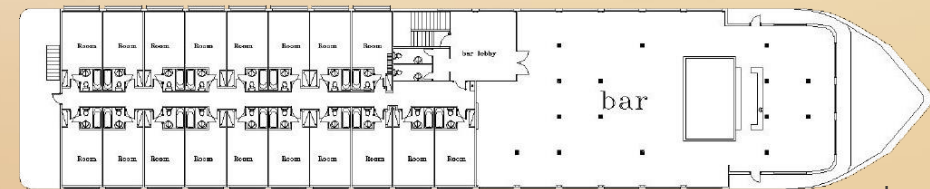

- Restaurant
- Gym cabin
- Clinic cabin
- Sauna cabin
- Massage cabin

First Floor :

- Lobby
- 20 Double cabins with 1m wide beds

Second Floor :

26 Cabins divided as follows:

- 2 Suites with single 1.6 wide beds
- 22 Double cabins with 1m wide beds
- 2 cabins with single 1.6m wide beds

Third Floor :

- 1 bar
- 18 double cabins with 1m wide beds

Fourth Floor :

- Sundeck
- Swimming pool

Royal
OLIVIA SIGNATURE
L U X U R Y N I L E C R U I S E

Safety Measures

LIFE JACKETS

EVACUATION PLAN