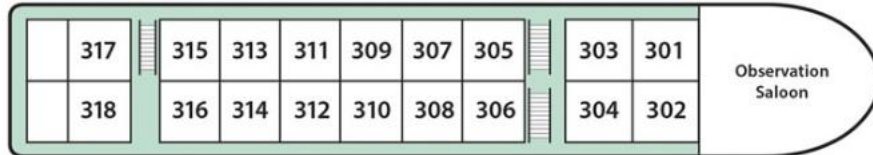

RV Mekong Pandaw

DECK PLAN

ELEVATION

UPPER DECK PLAN

MAIN DECK PLAN

LOWER DECK PLAN

STATEROOM PLAN

TWIN CONFIGURATION

DOUBLE CONFIGURATION

PANDAW STATEROOM

Bedroom	12' x 10'
Bathroom	6' x 4'
Showroom	2' 8" x 3' 4"
Single Bed	6' 7" x 3' 3"