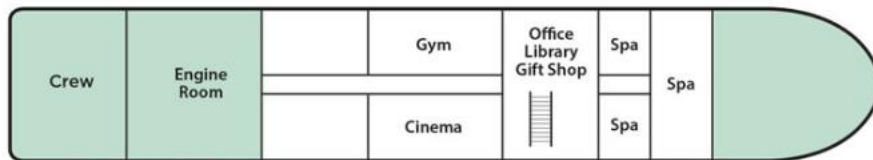

RV Mekong Pandaw

DECK PLAN

ELEVATION

UPPER DECK PLAN

MAIN DECK PLAN

LOWER DECK PLAN

STATEROOM PLAN

TWIN CONFIGURATION

DOUBLE CONFIGURATION

PANDAW STATEROOM

Bedroom	12' x 10'
Bathroom	6' x 4'
Showroom	2' 8" x 3' 4"
Single Bed	6' 7" x 3' 3"