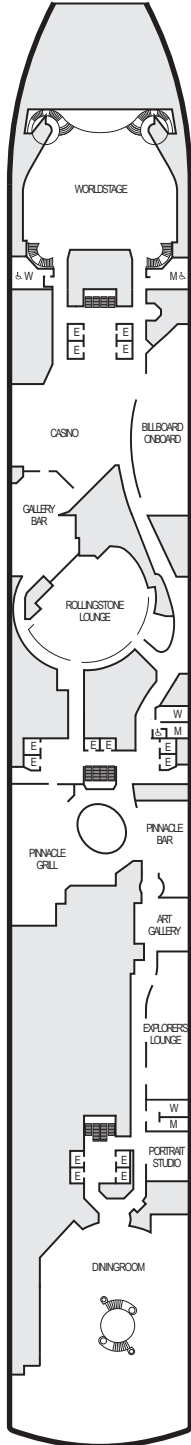

**MAIN DECK**  
Staterooms 1001-1137

**LOWER PROMENADE DECK**

**PROMENADE DECK**

**UPPER PROMENADE DECK**  
Staterooms 4001-4187

**VERANDAH DECK**  
Staterooms 5001-5193

**UPPER VERANDAH DECK**  
Staterooms 6001-6181

**STATEROOM SYMBOL LEGEND**

- Quad (2 lower beds, 1 sofa bed, 1 upper)
- Triple (2 lower beds, 1 sofa bed)
- △ Partial sea view
- × Fully obstructed view
- + Connecting rooms
- \* Shower only
- ♣ Single-sink vanity, bathtub only
- ♠ Single-sink vanity
- ◆ Staterooms have solid steel verandah railings instead of clear-view Plexiglas® railings

**ACCESSIBILITY STATEROOM SYMBOL LEGEND**

- ♿ **Fully Accessible:** Staterooms I-8033, VB6002, VB6001, J1074, J1069, K1012 & K1011 have a roll-in shower only
- ▼ **Fully Accessible with Single Side Approach:** Suites SA7058, SA7057, SY5002 & SY5001 have a roll-in shower only.
- ★ **Ambulatory Accessible:** Staterooms VA8119, VA8116, VA8026, VA8025, V6052, V6049, V5140, V5135, V5054, V5051, VA4134, VA4131, H4092, H4089, VA4052, VA4051, D1100, D1099, C1082 & C1081 have a shower with no threshold

For information regarding stateroom bedding configurations and accessibility features on our ships please visit the [Accessibility](#) section of our website.

**SHIP SPECIFICATIONS & FACILITIES**

- 2,104 Guests
- 876 Crew
- 86,273 Gross Tons
- 936 Feet Long
- 11 Guest Decks
- Wraparound Promenade Deck
- 8 Restaurants & Cafes
- 5 Entertainment Venues
- 12 Lounges/Bars
- 2 Outdoor Swimming Pools (one with sliding glass roof)
- Spa & Salon
- Fitness Center
- Suite Lounge
- Duty-free Shops
- Library
- Onboard Wi-Fi Access
- Casino
- Sport Court