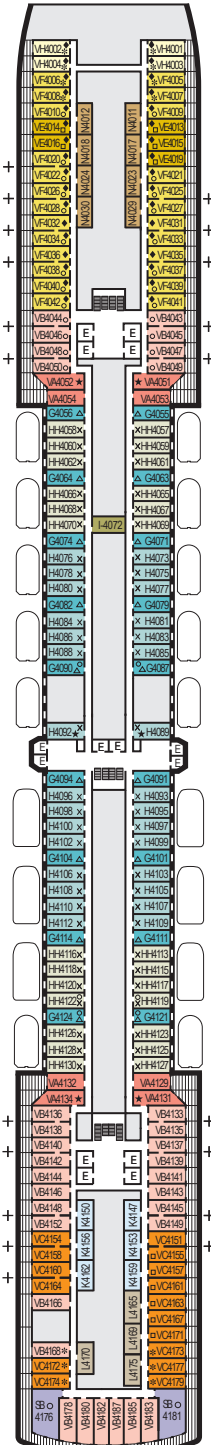

**MAIN DECK**  
Staterooms 1001-1137

**LOWER PROMENADE DECK**

**PROMENADE DECK**

**UPPER PROMENADE DECK**  
Staterooms 4001-4187

**VERANDAH DECK**  
Staterooms 5001-5193

**UPPER VERANDAH DECK**  
Staterooms 6001-6181

**STATEROOM SYMBOL LEGEND**

- Quad (2 lower beds, 1 sofa bed, 1 upper)
- Triple (2 lower beds, 1 sofa bed)
- △ Partial sea view
- × Fully obstructed view
- + Connecting rooms
- \* Shower only
- ♣ Single-sink vanity, bathtub only
- ♠ Single-sink vanity
- ◆ Staterooms have solid steel verandah railings instead of clear-view Plexiglas® railings

**ACCESSIBILITY STATEROOM SYMBOL LEGEND**

- ♿ **Fully Accessible:** Staterooms I-8033, VB6002, VB6001, J1074, J1069, K1012 & K1011 have a roll-in shower only
- ▼ **Fully Accessible with Single Side Approach:** Suites SA7058, SA7057, SY5002 & SY5001 have a roll-in shower only.
- ★ **Ambulatory Accessible:** Staterooms VA8119, VA8116, VA8026, VA8025, V6052, V6049, V5140, V5135, V5054, V5051, VA4134, VA4131, H4092, H4089, VA4052, VA4051, D1100, D1099, C1082 & C1081 have a shower with no threshold

For information regarding stateroom bedding configurations and accessibility features on our ships please visit the [Accessibility](#) section of our website.

**SHIP SPECIFICATIONS & FACILITIES**

- 2,104 Guests
- 876 Crew
- 86,273 Gross Tons
- 936 Feet Long
- 11 Guest Decks
- Wraparound Promenade Deck
- 8 Restaurants & Cafes
- 5 Entertainment Venues
- 12 Lounges/Bars
- 2 Outdoor Swimming Pools (one with sliding glass roof)
- Spa & Salon
- Fitness Center
- Suite Lounge
- Duty-free Shops
- Library
- Onboard Wi-Fi Access
- Casino
- Sport Court