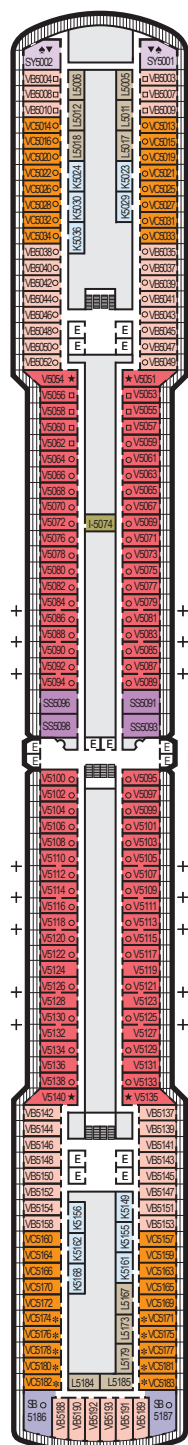

**MAIN DECK**  
Staterooms 1001-1137

**LOWER PROMENADE DECK**

**PROMENADE DECK**

**UPPER PROMENADE DECK**  
Staterooms 4001-4187

**VERANDAH DECK**  
Staterooms 5001-5193

**UPPER VERANDAH DECK**  
Staterooms 6001-6181

**STATEROOM SYMBOL LEGEND**

- Quad (2 lower beds, 1 sofa bed, 1 upper)
- Triple (2 lower beds, 1 sofa bed)
- △ Partial sea view
- × Fully obstructed view
- + Connecting rooms
- \* Shower only
- ♣ Single-sink vanity, bathtub only
- ♠ Single-sink vanity
- ◆ Staterooms have solid steel verandah railings instead of clear-view Plexiglas® railings

**ACCESSIBILITY STATEROOM SYMBOL LEGEND**

- ♿ **Fully Accessible:** Staterooms I-8033, VB6002, VB6001, J1074, J1069, K1012 & K1011 have a roll-in shower only
- ▼ **Fully Accessible with Single Side Approach:** Suites SA7058, SA7057, SY5002 & SY5001 have a roll-in shower only.
- ★ **Ambulatory Accessible:** Staterooms VA8119, VA8116, VA8026, VA8025, V6052, V6049, V5140, V5135, V5054, V5051, VA4134, VA4131, H4092, H4089, VA4052, VA4051, D1100, D1099, C1082 & C1081 have a shower with no threshold

For information regarding stateroom bedding configurations and accessibility features on our ships please visit the [Accessibility](#) section of our website.

**SHIP SPECIFICATIONS & FACILITIES**

- 2,104 Guests
- 876 Crew
- 86,273 Gross Tons
- 936 Feet Long
- 11 Guest Decks
- Wraparound Promenade Deck
- 8 Restaurants & Cafes
- 5 Entertainment Venues
- 12 Lounges/Bars
- 2 Outdoor Swimming Pools (one with sliding glass roof)
- Spa & Salon
- Fitness Center
- Suite Lounge
- Duty-free Shops
- Library
- Onboard Wi-Fi Access
- Casino
- Sport Court