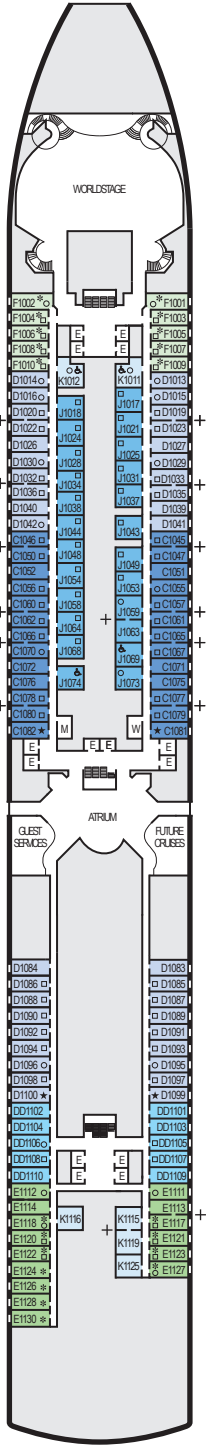

**MAIN DECK**  
Staterooms 1001-1137

**LOWER PROMENADE DECK**

**PROMENADE DECK**

**UPPER PROMENADE DECK**  
Staterooms 4001-4187

**VERANDAH DECK**  
Staterooms 5001-5193

**UPPER VERANDAH DECK**  
Staterooms 6001-6181

**STATEROOM SYMBOL LEGEND**

- Quad (2 lower beds, 1 sofa bed, 1 upper)
- Triple (2 lower beds, 1 sofa bed)
- △ Partial sea view
- × Fully obstructed view
- + Connecting rooms
- \* Shower only
- ♣ Single-sink vanity, bathtub only
- ♠ Single-sink vanity
- ◆ Staterooms have solid steel verandah railings instead of clear-view Plexiglas® railings

**ACCESSIBILITY STATEROOM SYMBOL LEGEND**

- ♿ **Fully Accessible:** Staterooms I-8033, VB6002, VB6001, J1074, J1069, K1012 & K1011 have a roll-in shower only
- ▼ **Fully Accessible with Single Side Approach:** Suites SA7058, SA7057, SY5002 & SY5001 have a roll-in shower only.
- ★ **Ambulatory Accessible:** Staterooms VA8119, VA8116, VA8026, VA8025, V6052, V6049, V5140, V5135, V5054, V5051, VA4134, VA4131, H4092, H4089, VA4052, VA4051, D1100, D1099, C1082 & C1081 have a shower with no threshold

For information regarding stateroom bedding configurations and accessibility features on our ships please visit the [Accessibility](#) section of our website.

**SHIP SPECIFICATIONS & FACILITIES**

- 2,104 Guests
- 876 Crew
- 86,273 Gross Tons
- 936 Feet Long
- 11 Guest Decks
- Wraparound Promenade Deck
- 8 Restaurants & Cafes
- 5 Entertainment Venues
- 12 Lounges/Bars
- 2 Outdoor Swimming Pools (one with sliding glass roof)
- Spa & Salon
- Fitness Center
- Suite Lounge
- Duty-free Shops
- Library
- Onboard Wi-Fi Access
- Casino
- Sport Court