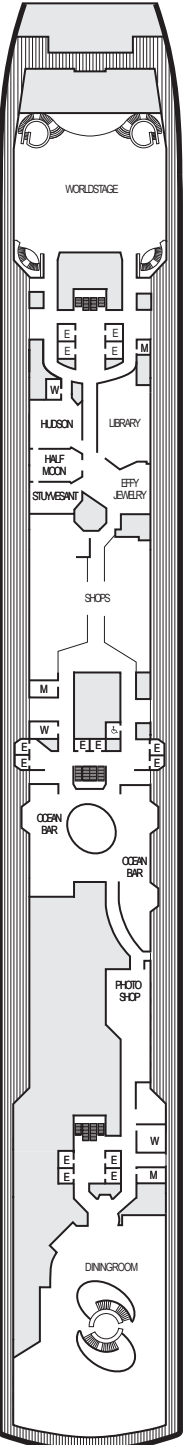

**MAIN DECK**  
Staterooms 1001-1137

**LOWER PROMENADE DECK**

**PROMENADE DECK**

**UPPER PROMENADE DECK**  
Staterooms 4001-4187

**VERANDAH DECK**  
Staterooms 5001-5193

**UPPER VERANDAH DECK**  
Staterooms 6001-6181

**STATEROOM SYMBOL LEGEND**

- Quad (2 lower beds, 1 sofa bed, 1 upper)
- Triple (2 lower beds, 1 sofa bed)
- △ Partial sea view
- × Fully obstructed view
- + Connecting rooms
- \* Shower only
- ♣ Single-sink vanity, bathtub only
- ♠ Single-sink vanity
- ◆ Staterooms have solid steel verandah railings instead of clear-view Plexiglas® railings

**ACCESSIBILITY STATEROOM SYMBOL LEGEND**

- ♿ **Fully Accessible:** Staterooms I-8033, VB6002, VB6001, J1074, J1069, K1012 & K1011 have a roll-in shower only
- ▼ **Fully Accessible with Single Side Approach:** Suites SA7058, SA7057, SY5002 & SY5001 have a roll-in shower only.
- ★ **Ambulatory Accessible:** Staterooms VA8119, VA8116, VA8026, VA8025, V6052, V6049, V5140, V5135, V5054, V5051, VA4134, VA4131, H4092, H4089, VA4052, VA4051, D1100, D1099, C1082 & C1081 have a shower with no threshold

For information regarding stateroom bedding configurations and accessibility features on our ships please visit the [Accessibility](#) section of our website.

**SHIP SPECIFICATIONS & FACILITIES**

- 2,104 Guests
- 876 Crew
- 86,273 Gross Tons
- 936 Feet Long
- 11 Guest Decks
- Wraparound Promenade Deck
- 8 Restaurants & Cafes
- 5 Entertainment Venues
- 12 Lounges/Bars
- 2 Outdoor Swimming Pools (one with sliding glass roof)
- Spa & Salon
- Fitness Center
- Suite Lounge
- Duty-free Shops
- Library
- Onboard Wi-Fi Access
- Casino
- Sport Court