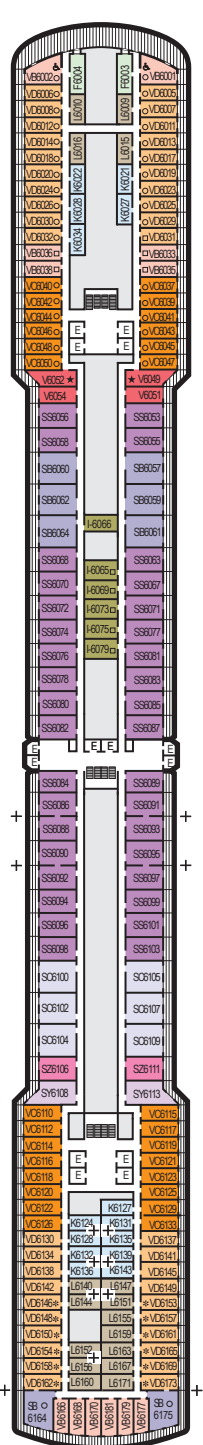

**MAIN DECK**  
Staterooms 1001-1137

**LOWER PROMENADE DECK**

**PROMENADE DECK**

**UPPER PROMENADE DECK**  
Staterooms 4001-4187

**VERANDAH DECK**  
Staterooms 5001-5193

**UPPER VERANDAH DECK**  
Staterooms 6001-6181

**STATEROOM SYMBOL LEGEND**

- Quad (2 lower beds, 1 sofa bed, 1 upper)
- Triple (2 lower beds, 1 sofa bed)
- △ Partial sea view
- × Fully obstructed view
- + Connecting rooms
- \* Shower only
- ♣ Single-sink vanity, bathtub only
- ♠ Single-sink vanity
- ◆ Staterooms have solid steel verandah railings instead of clear-view Plexiglas® railings

**ACCESSIBILITY STATEROOM SYMBOL LEGEND**

- ♿ **Fully Accessible:** Staterooms I-8033, VB6002, VB6001, J1074, J1069, K1012 & K1011 have a roll-in shower only
- ▼ **Fully Accessible with Single Side Approach:** Suites SA7058, SA7057, SY5002 & SY5001 have a roll-in shower only.
- ★ **Ambulatory Accessible:** Staterooms VA8119, VA8116, VA8026, VA8025, V6052, V6049, V5140, V5135, V5054, V5051, VA4134, VA4131, H4092, H4089, VA4052, VA4051, D1100, D1099, C1082 & C1081 have a shower with no threshold

For information regarding stateroom bedding configurations and accessibility features on our ships please visit the [Accessibility](#) section of our website.

**SHIP SPECIFICATIONS & FACILITIES**

- 2,104 Guests
- 876 Crew
- 86,273 Gross Tons
- 936 Feet Long
- 11 Guest Decks
- Wraparound Promenade Deck
- 8 Restaurants & Cafes
- 5 Entertainment Venues
- 12 Lounges/Bars
- 2 Outdoor Swimming Pools (one with sliding glass roof)
- Spa & Salon
- Fitness Center
- Suite Lounge
- Duty-free Shops
- Library
- Onboard Wi-Fi Access
- Casino
- Sport Court