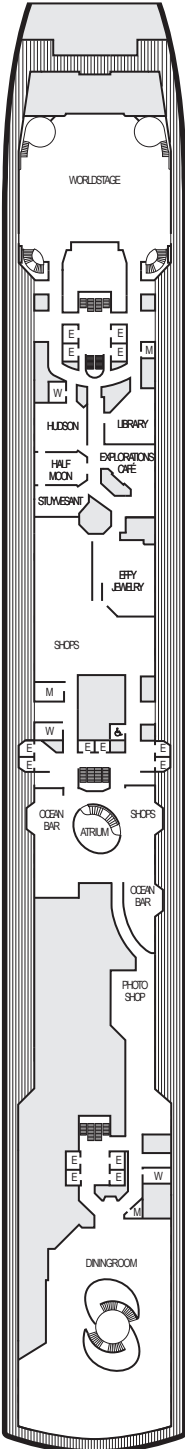

**MAIN DECK**  
Staterooms 1001-1127

**LOWER PROMENADE DECK**

**PROMENADE DECK**

**UPPER PROMENADE DECK**  
Staterooms 4001-4185

**VERANDAH DECK**  
Staterooms 5001-5191

**UPPER VERANDAH DECK**  
Staterooms 6001-6177

**STATEROOM SYMBOL LEGEND**

- Quad (2 lower beds, 1 sofa bed, 1 upper)
- Triple (2 lower beds, 1 sofa bed)
- △ Partial sea view
- × Fully obstructed view
- + Connecting rooms
- \* Shower only
- ♣ Single-sink vanity
- ◆ Staterooms have solid steel verandah railings instead of clear-view Plexiglas® railings

**ACCESSIBILITY STATEROOM SYMBOL LEGEND**

- ♿ **Fully Accessible:** Suite SS6108 has a bathtub and separate transfer shower. Suites SY5002 & SY5001 have a bathtub and separate transfer shower, queen bed only to meet compliance spacing. J1074, K1012 & K1011 have a roll-in shower only.
- ▼ **Fully Accessible with Single Side Approach:** Suite SY8068 has a bathtub and separate transfer shower, queen-size bed with wheelchair access to one side of the bed to meet compliance spacing requirements. Staterooms VB6004 & VB6003 have a roll-in shower, queen-size bed with wheelchair access to one side of the bed to meet compliance spacing requirements. Staterooms I-8037, D1100, C1082 & C1081 have a roll-in shower, 2 twin beds with wheelchair access between the beds for meeting compliance spacing requirements.
- ★ **Ambulatory Accessible:** Suites SC6175 & SC6164 have an accessible bathtub only. Staterooms VA8032, VA8031, VA6049, VA5140, VA5137, VA5054, VA5051, VA4131, VA4090, H4089, VA4052 & VA4051 have a shower with no threshold