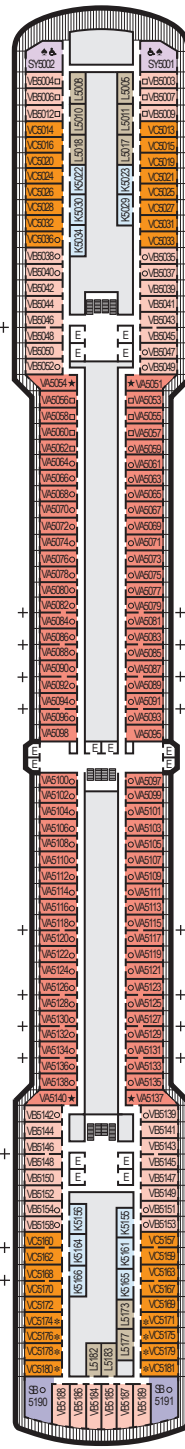

**MAIN DECK**  
Staterooms 1001-1127

**LOWER PROMENADE DECK**

**PROMENADE DECK**

**UPPER PROMENADE DECK**  
Staterooms 4001-4185

**VERANDAH DECK**  
Staterooms 5001-5191

**UPPER VERANDAH DECK**  
Staterooms 6001-6177

**STATEROOM SYMBOL LEGEND**

- Quad (2 lower beds, 1 sofa bed, 1 upper)
- Triple (2 lower beds, 1 sofa bed)
- △ Partial sea view
- × Fully obstructed view
- + Connecting rooms
- \* Shower only
- ♣ Single-sink vanity
- ◆ Staterooms have solid steel verandah railings instead of clear-view Plexiglas® railings

**ACCESSIBILITY STATEROOM SYMBOL LEGEND**

- ♿ **Fully Accessible:** Suite SS6108 has a bathtub and separate transfer shower. Suites SY5002 & SY5001 have a bathtub and separate transfer shower, queen bed only to meet compliance spacing. J1074, K1012 & K1011 have a roll-in shower only.
- ▼ **Fully Accessible with Single Side Approach:** Suite SY8068 has a bathtub and separate transfer shower, queen-size bed with wheelchair access to one side of the bed to meet compliance spacing requirements. Staterooms VB6004 & VB6003 have a roll-in shower, queen-size bed with wheelchair access to one side of the bed to meet compliance spacing requirements. Staterooms I-8037, D1100, C1082 & C1081 have a roll-in shower, 2 twin beds with wheelchair access between the beds for meeting compliance spacing requirements.
- ★ **Ambulatory Accessible:** Suites SC6175 & SC6164 have an accessible bathtub only. Staterooms VA8032, VA8031, VA6049, VA5140, VA5137, VA5054, VA5051, VA4131, VA4090, H4089, VA4052 & VA4051 have a shower with no threshold