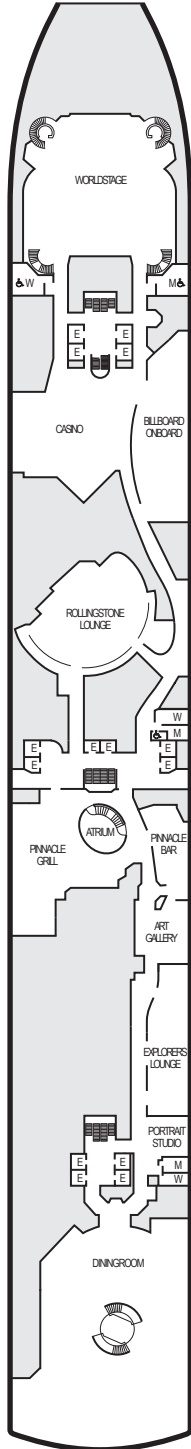

**MAIN DECK**  
Staterooms 1001-1127

**LOWER PROMENADE DECK**

**PROMENADE DECK**

**UPPER PROMENADE DECK**  
Staterooms 4001-4185

**VERANDAH DECK**  
Staterooms 5001-5191

**UPPER VERANDAH DECK**  
Staterooms 6001-6177

**STATEROOM SYMBOL LEGEND**

- Quad (2 lower beds, 1 sofa bed, 1 upper)
- Triple (2 lower beds, 1 sofa bed)
- △ Partial sea view
- × Fully obstructed view
- + Connecting rooms
- \* Shower only
- ♣ Single-sink vanity
- ◆ Staterooms have solid steel verandah railings instead of clear-view Plexiglas® railings

**ACCESSIBILITY STATEROOM SYMBOL LEGEND**

- ♿ **Fully Accessible:** Suite SS6108 has a bathtub and separate transfer shower. Suites SY5002 & SY5001 have a bathtub and separate transfer shower, queen bed only to meet compliance spacing. J1074, K1012 & K1011 have a roll-in shower only.
- ▼ **Fully Accessible with Single Side Approach:** Suite SY8068 has a bathtub and separate transfer shower, queen-size bed with wheelchair access to one side of the bed to meet compliance spacing requirements. Staterooms VB6004 & VB6003 have a roll-in shower, queen-size bed with wheelchair access to one side of the bed to meet compliance spacing requirements. Staterooms I-8037, D1100, C1082 & C1081 have a roll-in shower, 2 twin beds with wheelchair access between the beds for meeting compliance spacing requirements.
- ★ **Ambulatory Accessible:** Suites SC6175 & SC6164 have an accessible bathtub only. Staterooms VA8032, VA8031, VA6049, VA5140, VA5137, VA5054, VA5051, VA4131, VA4090, H4089, VA4052 & VA4051 have a shower with no threshold