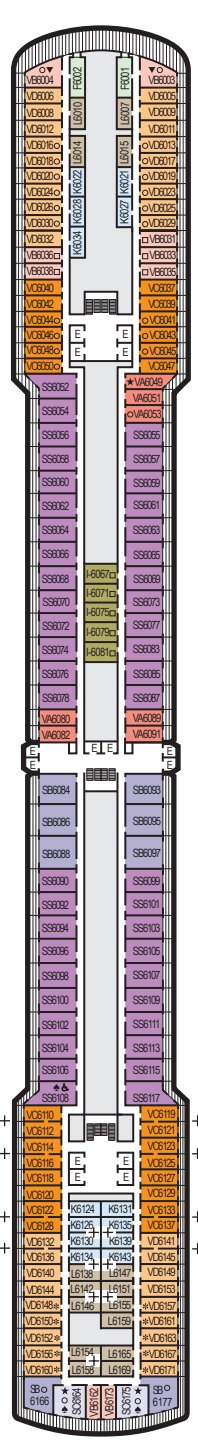

**MAIN DECK**  
Staterooms 1001-1127

**LOWER PROMENADE DECK**

**PROMENADE DECK**

**UPPER PROMENADE DECK**  
Staterooms 4001-4185

**VERANDAH DECK**  
Staterooms 5001-5191

**UPPER VERANDAH DECK**  
Staterooms 6001-6177

**STATEROOM SYMBOL LEGEND**

- Quad (2 lower beds, 1 sofa bed, 1 upper)
- Triple (2 lower beds, 1 sofa bed)
- △ Partial sea view
- × Fully obstructed view
- + Connecting rooms
- \* Shower only
- ♣ Single-sink vanity
- ◆ Staterooms have solid steel verandah railings instead of clear-view Plexiglas® railings

**ACCESSIBILITY STATEROOM SYMBOL LEGEND**

- ♿ **Fully Accessible:** Suite SS6108 has a bathtub and separate transfer shower. Suites SY5002 & SY5001 have a bathtub and separate transfer shower, queen bed only to meet compliance spacing. J1074, K1012 & K1011 have a roll-in shower only.
- ▼ **Fully Accessible with Single Side Approach:** Suite SY8068 has a bathtub and separate transfer shower, queen-size bed with wheelchair access to one side of the bed to meet compliance spacing requirements. Staterooms VB6004 & VB6003 have a roll-in shower, queen-size bed with wheelchair access to one side of the bed to meet compliance spacing requirements. Staterooms I-8037, D1100, C1082 & C1081 have a roll-in shower, 2 twin beds with wheelchair access between the beds for meeting compliance spacing requirements.
- ★ **Ambulatory Accessible:** Suites SC6175 & SC6164 have an accessible bathtub only. Staterooms VA8032, VA8031, VA6049, VA5140, VA5137, VA5054, VA5051, VA4131, VA4090, H4089, VA4052 & VA4051 have a shower with no threshold