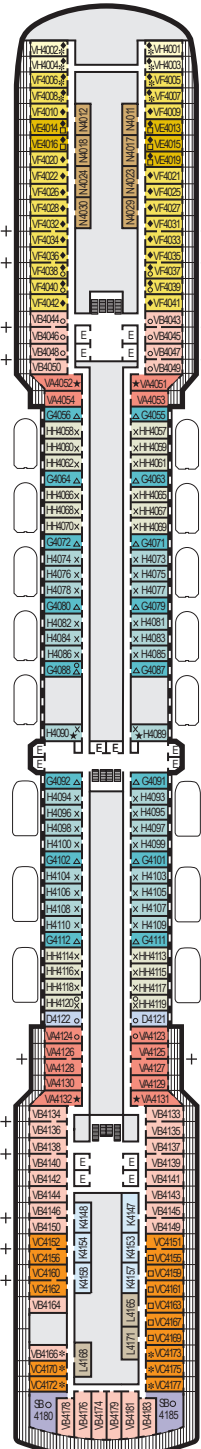

**MAIN DECK**  
Staterooms 1001-1127

**LOWER PROMENADE DECK**

**PROMENADE DECK**

**UPPER PROMENADE DECK**  
Staterooms 4001-4185

**VERANDAH DECK**  
Staterooms 5001-5191

**UPPER VERANDAH DECK**  
Staterooms 6001-6177

**STATEROOM SYMBOL LEGEND**

- Quad (2 lower beds, 1 sofa bed, 1 upper)
- Triple (2 lower beds, 1 sofa bed)
- △ Partial sea view
- × Fully obstructed view
- + Connecting rooms
- \* Shower only
- ♣ Single-sink vanity
- ◆ Staterooms have solid steel verandah railings instead of clear-view Plexiglas® railings

**ACCESSIBILITY STATEROOM SYMBOL LEGEND**

- ♿ **Fully Accessible:** Suite SS6108 has a bathtub and separate transfer shower. Suites SY5002 & SY5001 have a bathtub and separate transfer shower, queen bed only to meet compliance spacing. J1074, K1012 & K1011 have a roll-in shower only.
- ▼ **Fully Accessible with Single Side Approach:** Suite SY8068 has a bathtub and separate transfer shower, queen-size bed with wheelchair access to one side of the bed to meet compliance spacing requirements. Staterooms VB6004 & VB6003 have a roll-in shower, queen-size bed with wheelchair access to one side of the bed to meet compliance spacing requirements. Staterooms I-8037, D1100, C1082 & C1081 have a roll-in shower, 2 twin beds with wheelchair access between the beds for meeting compliance spacing requirements.
- ★ **Ambulatory Accessible:** Suites SC6175 & SC6164 have an accessible bathtub only. Staterooms VA8032, VA8031, VA6049, VA5140, VA5137, VA5054, VA5051, VA4131, VA4090, H4089, VA4052 & VA4051 have a shower with no threshold