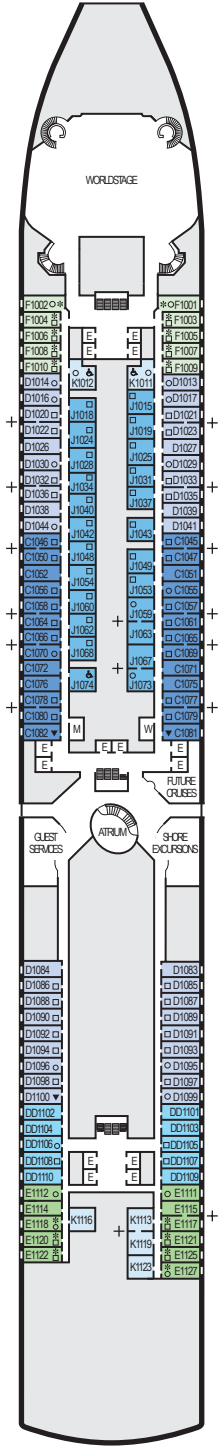

**MAIN DECK**  
Staterooms 1001-1127

**LOWER PROMENADE DECK**

**PROMENADE DECK**

**UPPER PROMENADE DECK**  
Staterooms 4001-4185

**VERANDAH DECK**  
Staterooms 5001-5191

**UPPER VERANDAH DECK**  
Staterooms 6001-6177

**STATEROOM SYMBOL LEGEND**

- Quad (2 lower beds, 1 sofa bed, 1 upper)
- Triple (2 lower beds, 1 sofa bed)
- △ Partial sea view
- × Fully obstructed view
- + Connecting rooms
- \* Shower only
- ♣ Single-sink vanity
- ◆ Staterooms have solid steel verandah railings instead of clear-view Plexiglas® railings

**ACCESSIBILITY STATEROOM SYMBOL LEGEND**

- ♿ **Fully Accessible:** Suite SS6108 has a bathtub and separate transfer shower. Suites SY5002 & SY5001 have a bathtub and separate transfer shower, queen bed only to meet compliance spacing. J1074, K1012 & K1011 have a roll-in shower only.
- ▼ **Fully Accessible with Single Side Approach:** Suite SY8068 has a bathtub and separate transfer shower, queen-size bed with wheelchair access to one side of the bed to meet compliance spacing requirements. Staterooms VB6004 & VB6003 have a roll-in shower, queen-size bed with wheelchair access to one side of the bed to meet compliance spacing requirements. Staterooms I-8037, D1100, C1082 & C1081 have a roll-in shower, 2 twin beds with wheelchair access between the beds for meeting compliance spacing requirements.
- ★ **Ambulatory Accessible:** Suites SC6175 & SC6164 have an accessible bathtub only. Staterooms VA8032, VA8031, VA6049, VA5140, VA5137, VA5054, VA5051, VA4131, VA4090, H4089, VA4052 & VA4051 have a shower with no threshold