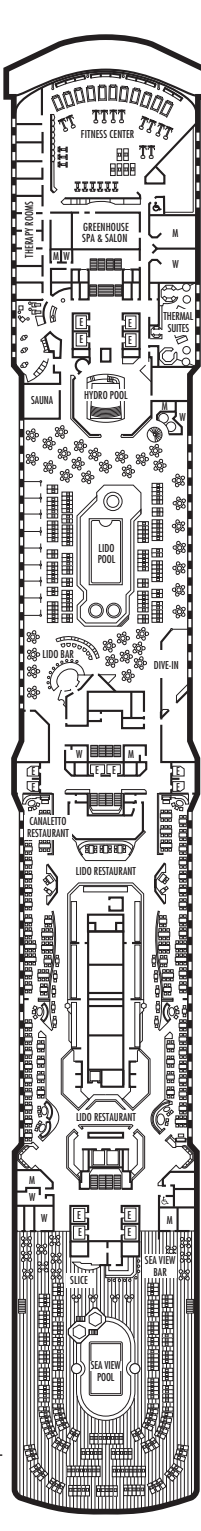

ROTTERDAM DECK

Staterooms 7001-7143
140 ft. from bow to
Staterooms 7001 & 7002.

NAVIGATION DECK

Staterooms 8001-8179
186 ft. from bow to
Staterooms 8001 & 8002.

LIDO DECK

PANORAMA DECK

Staterooms 10001-10046
140 ft. from bow to
Staterooms 10001 & 10002.

OBSERVATION DECK

Staterooms 11001-11010
252 ft. from bow to
Staterooms 11001 & 11002.

MS EURODAM

DECK PLANS & STATEROOMS

The deck plans are color-coded by category of stateroom, and the category letter precedes the stateroom number in each room. All staterooms are equipped with flat-panel television, DVD player, mini-bar, mini-safe, data port, telephone and multichannel music.

Important Note: Not all staterooms within each category have the same furniture configuration and/or facilities. Appropriate symbols within the rooms on the deck plans describe differences from the stateroom descriptions below.

VERANDAH SUITES

PS
Pinnacle Suites: Bedroom with 1 king-size bed, oversize whirlpool bath & shower & additional shower stall, living room, dining room, dressing room, private verandah with whirlpool, pantry, 1 sofa bed for 2 persons, microwave, refrigerator, guest toilet, private stereo system, floor-to-ceiling windows.

SA SB SC

Neptune Suites: 2 lower beds convertible to 1 king-size bed, bathroom with dual-sink vanity, full-size whirlpool bath & shower & additional shower stall, large sitting area, dressing room, private verandah, 1 sofa bed for 2 persons, floor-to-ceiling windows.

SS SU* SY SZ