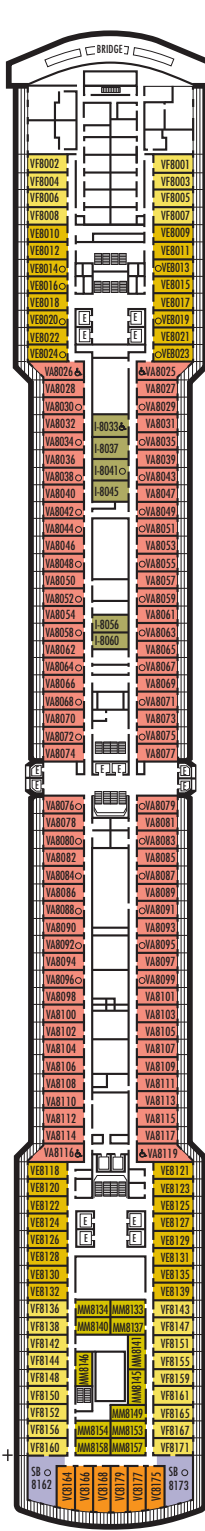

MAIN DECK
Staterooms 1001–1130
252 ft. from bow to
Staterooms 1001 & 1002.

75 ft. to stern from
Stateroom 1130.

LOWER PROMENADE DECK

PROMENADE DECK

UPPER PROMENADE DECK
Staterooms 4001–4187
103 ft. from bow to
Staterooms 4001 & 4002.

5 ft. to stern from
Staterooms 4182 & 4187.

VERANDAH DECK
Staterooms 5001–5193
103 ft. from bow to
Staterooms 5001 & 5002.

7 ft. to stern from
Staterooms 5192 & 5193.

UPPER VERANDAH DECK
Staterooms 6001–6181
112 ft. from bow to
Staterooms 6003 & 6004.

9 ft. to stern from
Staterooms 6170 & 6181.

STATEROOM SYMBOL LEGEND

- Triple (2 lower beds, 1 sofa bed)
- Quad (2 lower beds, 1 sofa bed, 1 upper)
- △ Partial sea view
- × Fully obstructed view
- + Connecting rooms
- * Shower only
- ♣ Single-sink vanity, bathtub only
- ♠ Single-sink vanity

ROTTERDAM DECK

Staterooms 7001-7143
140 ft. from bow to
Staterooms 7001 & 7002.

14 ft. to stern from
Staterooms 7138 & 7143.

NAVIGATION DECK

Staterooms 8001-8179
186 ft. from bow to
Staterooms 8001 & 8002.