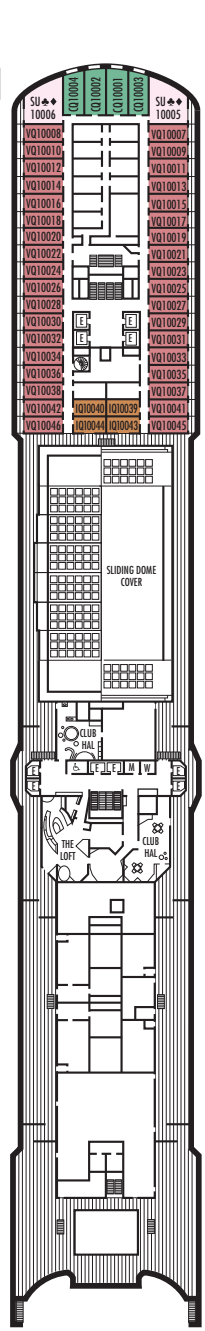

PANORAMA DECK

Staterooms 10001-10046
140 ft. from bow to
Staterooms 10001 & 10002.

596 ft. to stern from
Staterooms 10043, 10044,
10045 & 10046.