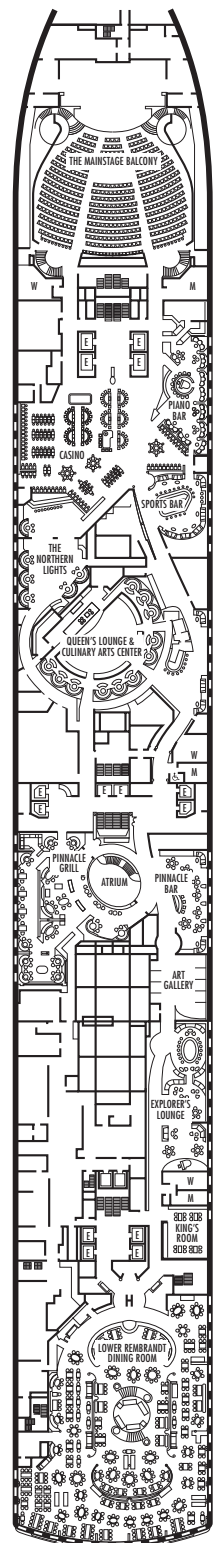

MAIN DECK
Staterooms 1001–1130
252 ft. from bow to
Staterooms 1001 & 1002.

75 ft. to stern from
Stateroom 1130.

LOWER PROMENADE DECK

PROMENADE DECK

UPPER PROMENADE DECK
Staterooms 4001–4187
103 ft. from bow to
Staterooms 4001 & 4002.

5 ft. to stern from
Staterooms 4182 & 4187.

VERANDAH DECK
Staterooms 5001–5193
103 ft. from bow to
Staterooms 5001 & 5002.

7 ft. to stern from
Staterooms 5192 & 5193.

UPPER VERANDAH DECK
Staterooms 6001–6181
112 ft. from bow to
Staterooms 6003 & 6004.

9 ft. to stern from
Staterooms 6170 & 6181.

STATEROOM SYMBOL LEGEND

- Triple (2 lower beds, 1 sofa bed)
- Quad (2 lower beds, 1 sofa bed, 1 upper)
- △ Partial sea view
- × Fully obstructed view
- + Connecting rooms
- * Shower only
- ♣ Single-sink vanity, bathtub only
- ♠ Single-sink vanity