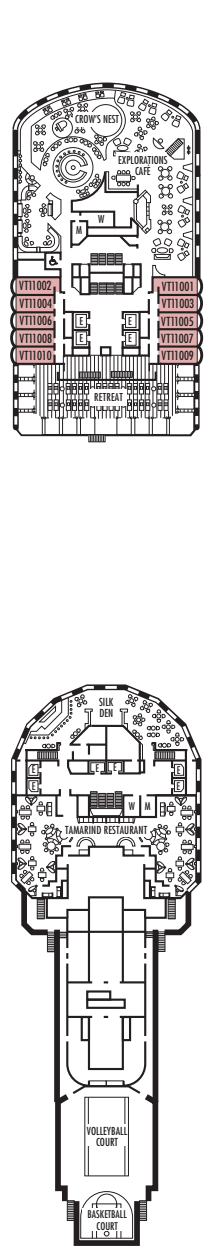

OBSERVATION DECK

Staterooms 11001-11010
252 ft. from bow to
Staterooms 11001 & 11002.

634 ft. to stern from
Staterooms 11009 & 11010.

MS EURODAM

DECK PLANS & STATEROOMS

The deck plans are color-coded by category of stateroom, and the category letter precedes the stateroom number in each room. All staterooms are equipped with flat-panel television, DVD player, mini-bar, mini-safe, data port, telephone and multichannel music.

Important Note: Not all staterooms within each category have the same furniture configuration and/or facilities. Appropriate symbols within the rooms on the deck plans describe differences from the stateroom descriptions below.

VERANDAH SUITES

PS
Pinnacle Suites: Bedroom with 1 king-size bed, oversize whirlpool bath & shower & additional shower stall, living room, dining room, dressing room, private verandah with whirlpool, pantry, 1 sofa bed for 2 persons, microwave, refrigerator, guest toilet, private stereo system, floor-to-ceiling windows.

SA SB SC

Neptune Suites: 2 lower beds convertible to 1 king-size bed, bathroom with dual-sink vanity, full-size whirlpool bath & shower & additional shower stall, large sitting area, dressing room, private verandah, 1 sofa bed for 2 persons, floor-to-ceiling windows.

SS SU* SY SZ

Signature Suites: 2 lower beds convertible to 1 queen-size bed, bathroom with dual-sink vanity, full-size whirlpool bath & shower & additional shower stall, large sitting area, private verandah, 1 sofa bed for 1 person, floor-to-ceiling windows.

VERANDAH STATEROOMS

VQ* VT* V VA VB
VC VD VE VF VH

Verandah: 2 lower beds convertible to 1 queen-size bed, bathtub & shower, sitting area, private verandah, floor-to-ceiling windows. VT staterooms have viewing balconies.

OCEAN-VIEW STATEROOMS

CQ* C D DD E
F

Large: 2 lower beds convertible to 1 queen-size bed, bathtub & shower.

G H HH

Large: 2 lower beds convertible to 1 queen-size bed, bathtub & shower, floor-to-ceiling windows. All G-category staterooms have partial sea views. All H- & HH-category staterooms have fully obstructed views.

INTERIOR STATEROOMS

IQ* I J K L
M MM N

Large or Standard: 2 lower beds convertible to 1 queen-size bed, shower. Staterooms IQ10043 and IQ10044 have fully obstructed views.

▼ Spa Suites and Staterooms. Opt for the serenity of a Spa Suite or Stateroom, featuring modern spa amenities.