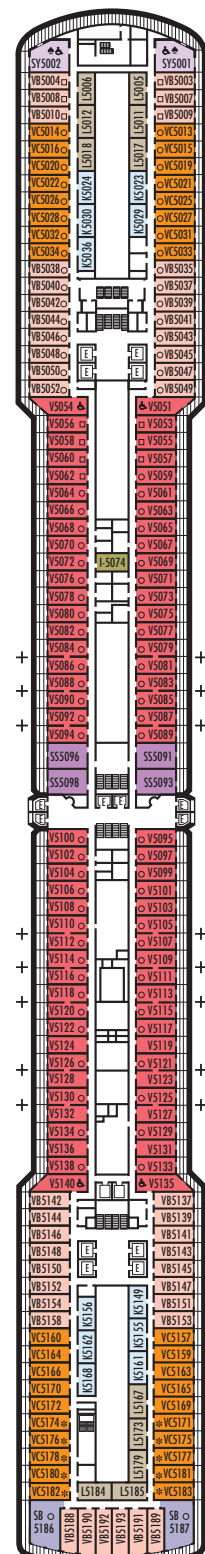

MAIN DECK
Staterooms 1001–1130
252 ft. from bow to
Staterooms 1001 & 1002.

75 ft. to stern from
Stateroom 1130.

LOWER PROMENADE DECK

PROMENADE DECK

UPPER PROMENADE DECK
Staterooms 4001–4187
103 ft. from bow to
Staterooms 4001 & 4002.

5 ft. to stern from
Staterooms 4182 & 4187.

VERANDAH DECK
Staterooms 5001–5193
103 ft. from bow to
Staterooms 5001 & 5002.

7 ft. to stern from
Staterooms 5192 & 5193.

UPPER VERANDAH DECK
Staterooms 6001–6181
112 ft. from bow to
Staterooms 6003 & 6004.

9 ft. to stern from
Staterooms 6170 & 6181.

STATEROOM SYMBOL LEGEND

- Triple (2 lower beds, 1 sofa bed)
- Quad (2 lower beds, 1 sofa bed, 1 upper)
- △ Partial sea view
- × Fully obstructed view
- + Connecting rooms
- * Shower only
- ♣ Single-sink vanity, bathtub only
- ♠ Single-sink vanity

- ◆ Staterooms have solid steel verandah railings instead of clear-view Plexiglas® railings
- ♿ Suites SA7058 & SA7057 are wheelchair accessible, bathtub and roll-in shower. Suites SY5002 & SY5001 and staterooms VA8119, VA8116, I-8033, VA8026, VA8025, V6052, V6049, VB6002, VB6001, V5140, V5135, V5054, V5051, VA4134, VA4131, H4092, H4089, VA4052, VA4051, D1100, D1099, C1082, C1081, J1074, K1012 & K1011 are wheelchair accessible, roll-in shower only.