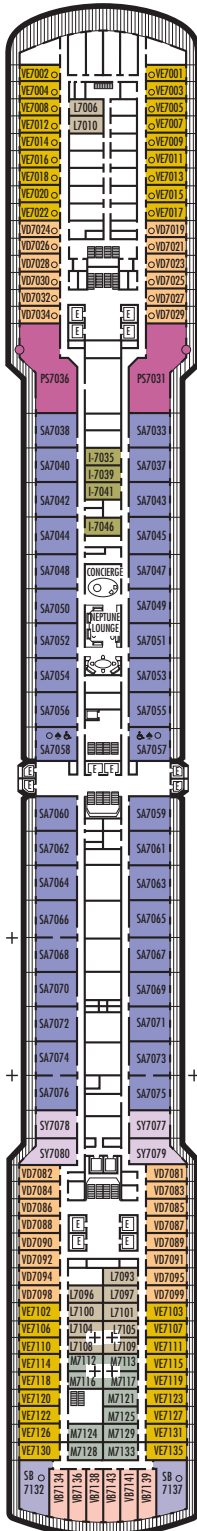

ROTTERDAM DECK

Staterooms 7001-7143
140 ft. from bow to
Staterooms 7001 & 7002.

14 ft. to stern from
Staterooms 7138 & 7143.