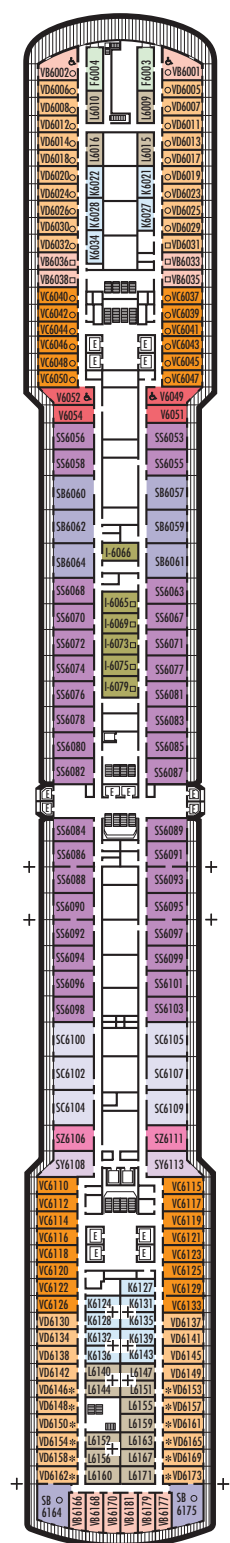

MAIN DECK
Staterooms 1001–1130
252 ft. from bow to
Staterooms 1001 & 1002.

75 ft. to stern from
Stateroom 1130.

LOWER PROMENADE DECK

PROMENADE DECK

UPPER PROMENADE DECK
Staterooms 4001–4187
103 ft. from bow to
Staterooms 4001 & 4002.

5 ft. to stern from
Staterooms 4182 & 4187.

VERANDAH DECK
Staterooms 5001–5193
103 ft. from bow to
Staterooms 5001 & 5002.

7 ft. to stern from
Staterooms 5192 & 5193.

UPPER VERANDAH DECK
Staterooms 6001–6181
112 ft. from bow to
Staterooms 6003 & 6004.

9 ft. to stern from
Staterooms 6170 & 6181.

STATEROOM SYMBOL LEGEND

- Triple (2 lower beds, 1 sofa bed)
- Quad (2 lower beds, 1 sofa bed, 1 upper)
- △ Partial sea view
- × Fully obstructed view
- + Connecting rooms
- * Shower only
- ♣ Single-sink vanity, bathtub only
- ♠ Single-sink vanity

- ◆ Staterooms have solid steel verandah railings instead of clear-view Plexiglas® railings
- ♿ Suites SA7058 & SA7057 are wheelchair accessible, bathtub and roll-in shower. Suites SY5002 & SY5001 and staterooms VA8119, VA8116, I-8033, VA8026, VA8025, V6052, V6049, VB6002, VB6001, V5140, V5135, V5054, V5051, VA4134, VA4131, H4092, H4089, VA4052, VA4051, D1100, D1099, C1082, C1081, J1074, K1012 & K1011 are wheelchair accessible, roll-in shower only.