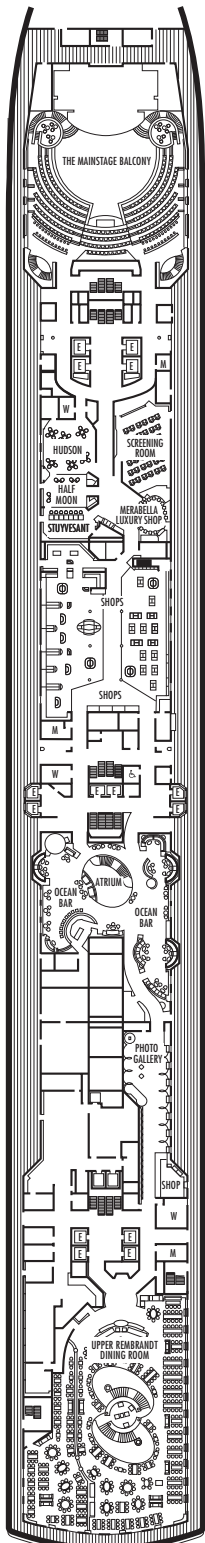

MAIN DECK
Staterooms 1001–1130
252 ft. from bow to
Staterooms 1001 & 1002.

75 ft. to stern from
Stateroom 1130.

LOWER PROMENADE DECK

PROMENADE DECK

UPPER PROMENADE DECK
Staterooms 4001–4187
103 ft. from bow to
Staterooms 4001 & 4002.

5 ft. to stern from
Staterooms 4182 & 4187.

VERANDAH DECK
Staterooms 5001–5193
103 ft. from bow to
Staterooms 5001 & 5002.

7 ft. to stern from
Staterooms 5192 & 5193.

UPPER VERANDAH DECK
Staterooms 6001–6181
112 ft. from bow to
Staterooms 6003 & 6004.

9 ft. to stern from
Staterooms 6170 & 6181.

STATEROOM SYMBOL LEGEND

- Triple (2 lower beds, 1 sofa bed)
- Quad (2 lower beds, 1 sofa bed, 1 upper)
- △ Partial sea view
- × Fully obstructed view
- + Connecting rooms
- * Shower only
- ♣ Single-sink vanity, bathtub only
- ♠ Single-sink vanity