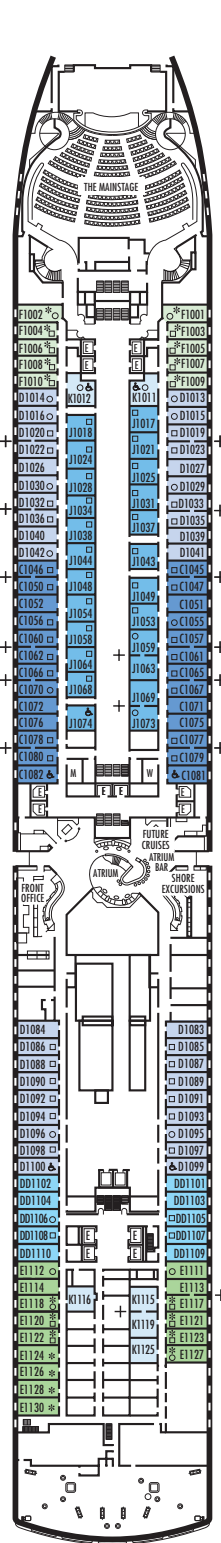

MAIN DECK
Staterooms 1001–1130
252 ft. from bow to
Staterooms 1001 & 1002.

75 ft. to stern from
Stateroom 1130.

LOWER PROMENADE DECK

PROMENADE DECK

UPPER PROMENADE DECK
Staterooms 4001–4187
103 ft. from bow to
Staterooms 4001 & 4002.

5 ft. to stern from
Staterooms 4182 & 4187.

VERANDAH DECK
Staterooms 5001–5193
103 ft. from bow to
Staterooms 5001 & 5002.

7 ft. to stern from
Staterooms 5192 & 5193.

UPPER VERANDAH DECK
Staterooms 6001–6181
112 ft. from bow to
Staterooms 6003 & 6004.

9 ft. to stern from
Staterooms 6170 & 6181.

STATEROOM SYMBOL LEGEND

- Triple (2 lower beds, 1 sofa bed)
- Quad (2 lower beds, 1 sofa bed, 1 upper)
- △ Partial sea view
- × Fully obstructed view
- + Connecting rooms
- * Shower only
- ♣ Single-sink vanity, bathtub only
- ♠ Single-sink vanity

- ◆ Staterooms have solid steel verandah railings instead of clear-view Plexiglas® railings
- ♿ Suites SA7058 & SA7057 are wheelchair accessible, bathtub and roll-in shower. Suites SY5002 & SY5001 and staterooms VA8119, VA8116, I-8033, VA8026, VA8025, V6052, V6049, VB6002, VB6001, V5140, V5135, V5054, V5051, VA4134, VA4131, H4092, H4089, VA4052, VA4051, D1100, D1099, C1082, C1081, J1074, K1012 & K1011 are wheelchair accessible, roll-in shower only.