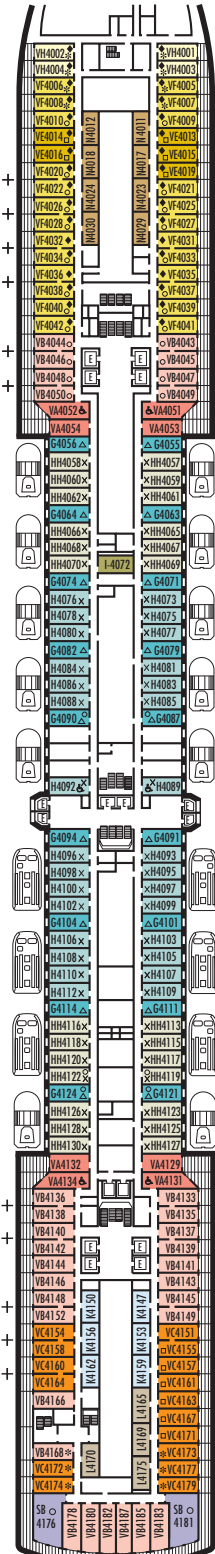

MAIN DECK
Staterooms 1001–1130
252 ft. from bow to
Staterooms 1001 & 1002.

75 ft. to stern from
Stateroom 1130.

LOWER PROMENADE DECK

PROMENADE DECK

UPPER PROMENADE DECK
Staterooms 4001–4187
103 ft. from bow to
Staterooms 4001 & 4002.

5 ft. to stern from
Staterooms 4182 & 4187.

VERANDAH DECK
Staterooms 5001–5193
103 ft. from bow to
Staterooms 5001 & 5002.

7 ft. to stern from
Staterooms 5192 & 5193.

UPPER VERANDAH DECK
Staterooms 6001–6181
112 ft. from bow to
Staterooms 6003 & 6004.

9 ft. to stern from
Staterooms 6170 & 6181.

STATEROOM SYMBOL LEGEND

- Triple (2 lower beds, 1 sofa bed)
- Quad (2 lower beds, 1 sofa bed, 1 upper)
- △ Partial sea view
- × Fully obstructed view
- + Connecting rooms
- * Shower only
- ♣ Single-sink vanity, bathtub only
- ♠ Single-sink vanity

- ◆ Staterooms have solid steel verandah railings instead of clear-view Plexiglas® railings
- ♿ Suites SA7058 & SA7057 are wheelchair accessible, bathtub and roll-in shower. Suites SY5002 & SY5001 and staterooms VA8119, VA8116, I-8033, VA8026, VA8025, V6052, V6049, VB6002, VB6001, V5140, V5135, V5054, V5051, VA4134, VA4131, H4092, H4089, VA4052, VA4051, D1100, D1099, C1082, C1081, J1074, K1012 & K1011 are wheelchair accessible, roll-in shower only.